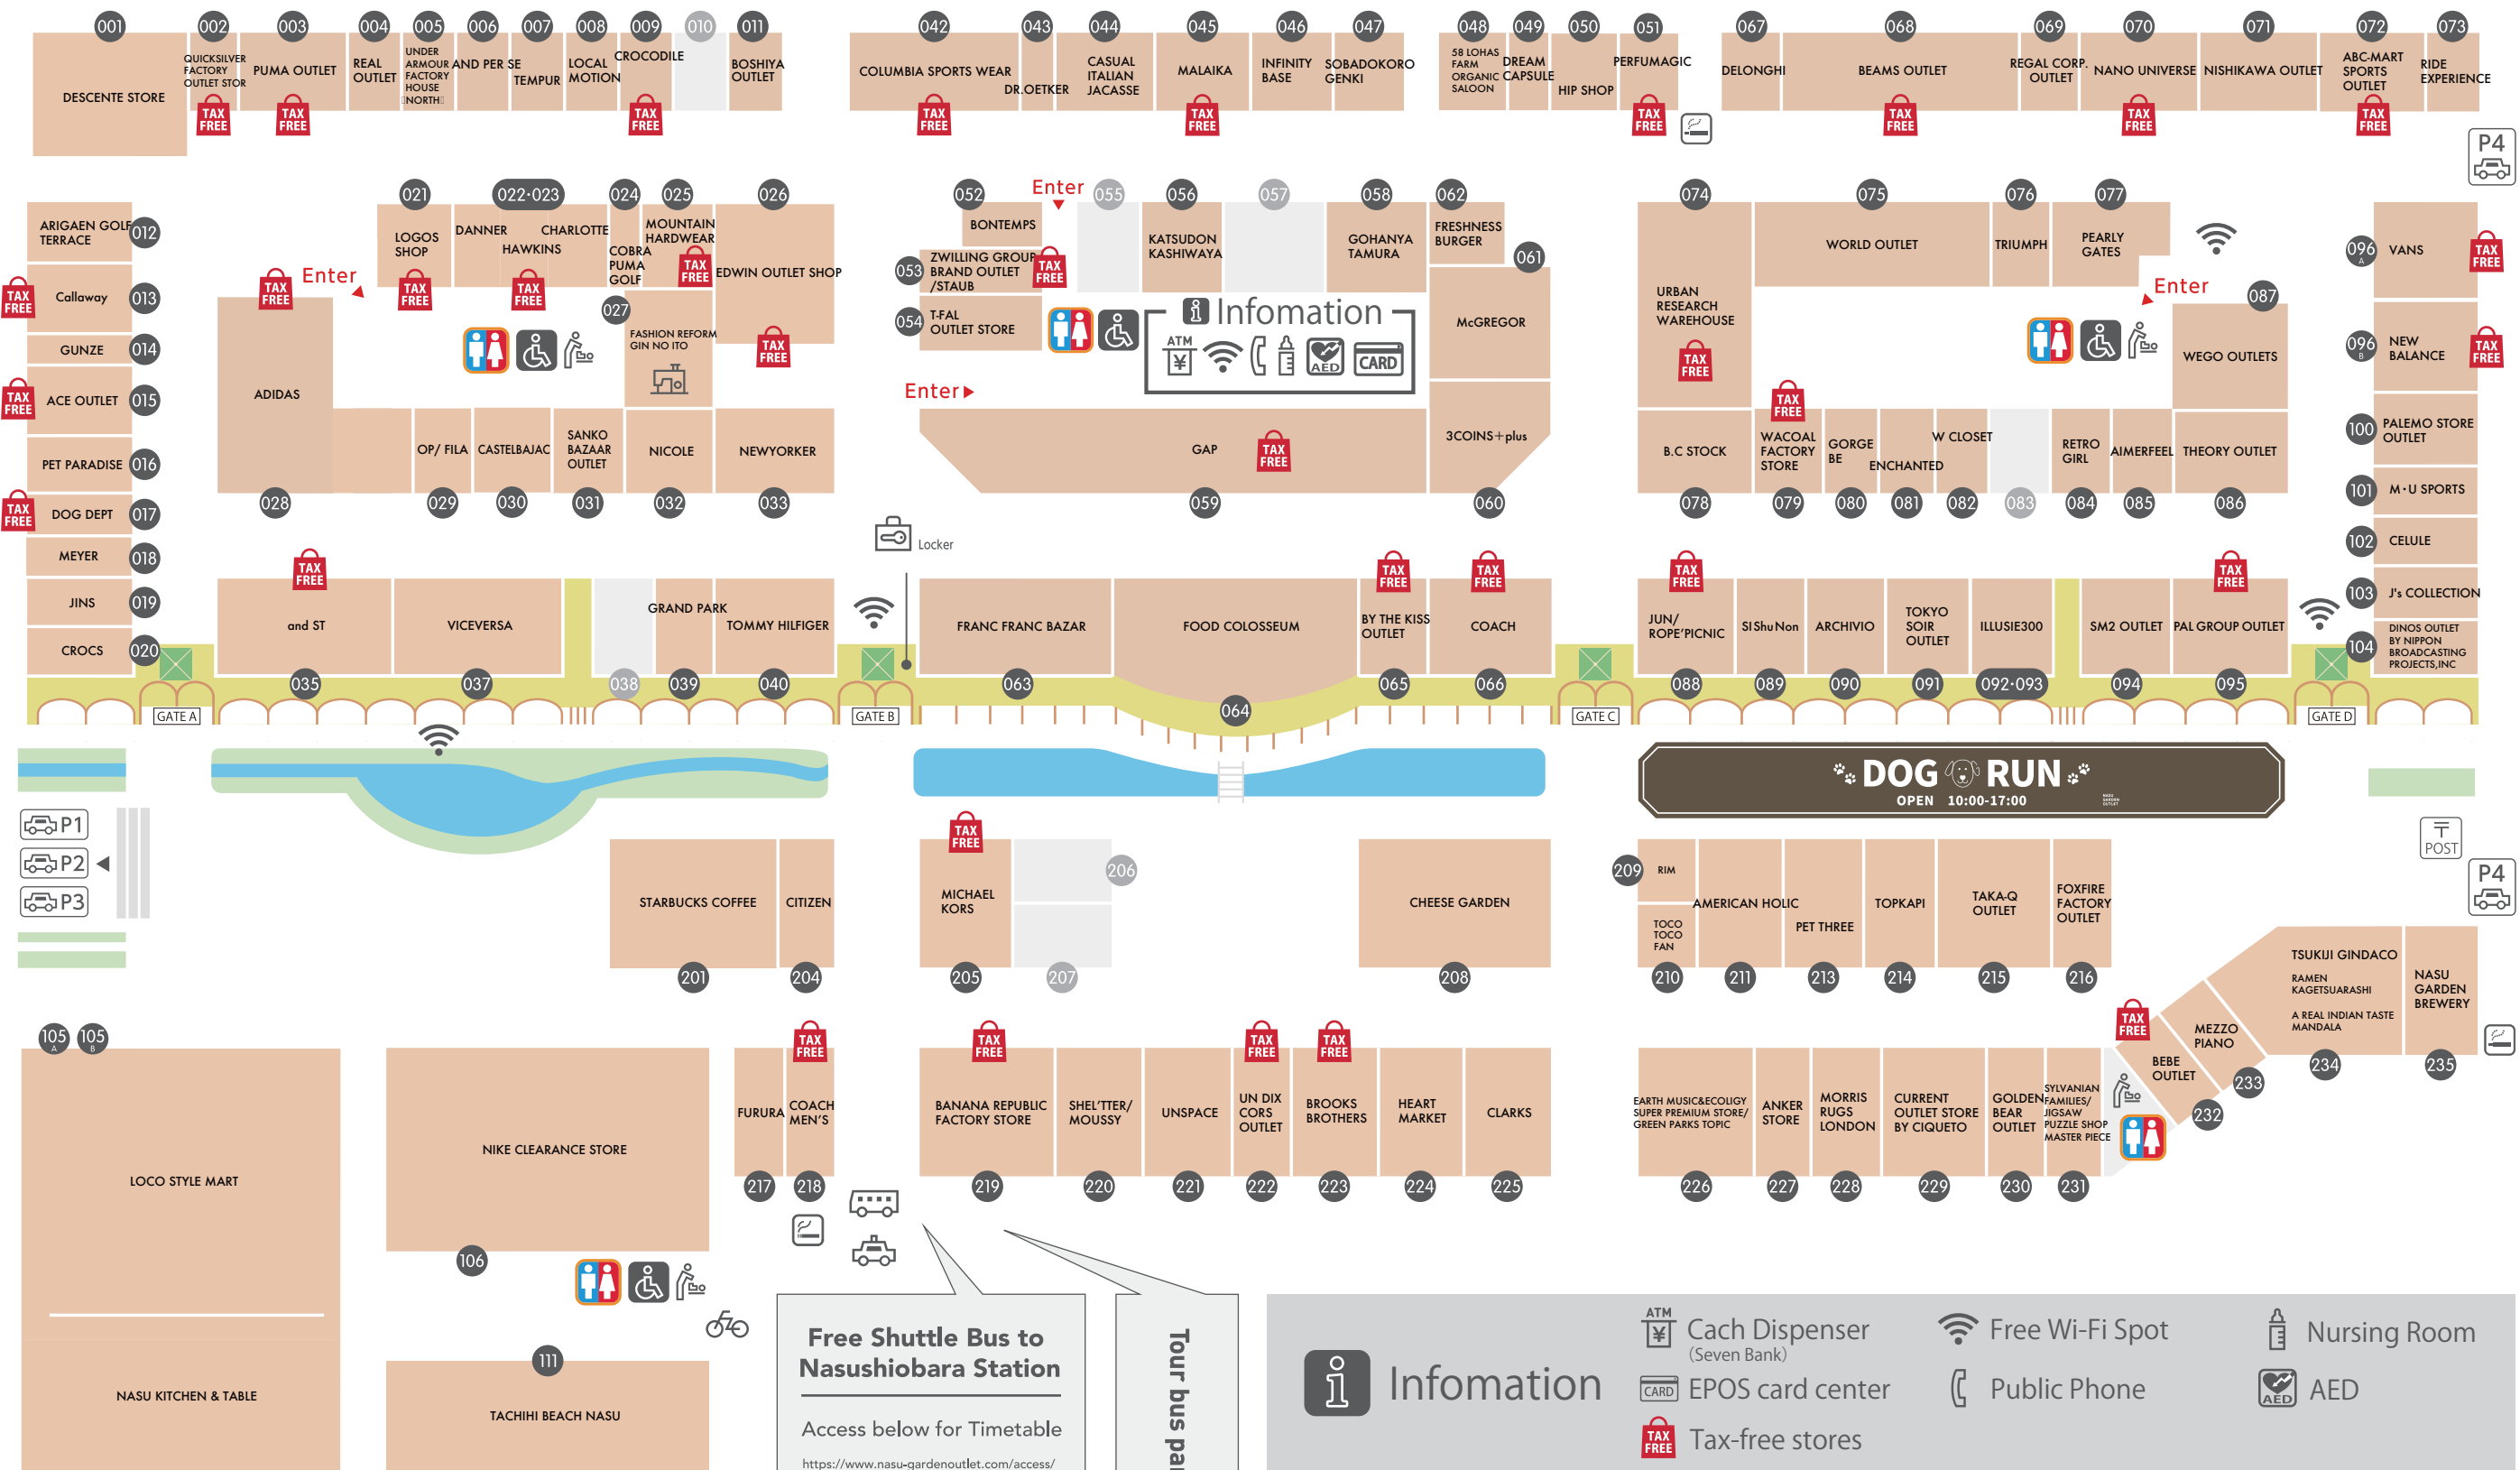

NASU GARDEN OUTLET

FLOOR GUIDE

Open 10:00 am - 7:00 pm

※ May vary with the seasons
※ Some stores have different business hours.

184-7 Shionosaki, Nasushiobara-shi, Tochigi, Japan 329-3122

<https://www.nasu-gardenoutlet.com/>

As of July 1, 2026

NORTH AREA

MIDDLE AREA

SOUTH AREA

GARDEN AREA

Free Shuttle Bus to Nasushiobara Station

Access below for Timetable
<https://www.nasu-gardenoutlet.com/access/>

Tour bus parking lot

	Infomation		Cash Dispenser (Seven Bank)		Free Wi-Fi Spot		Nursing Room
	Tax-free stores		EPOS card center		Public Phone		AED
	Restroom		Locker		Bicycle Parking		Bus Stop
	Baby seat		Taxi stand		Post		Repair Counter
			Smoking Area				