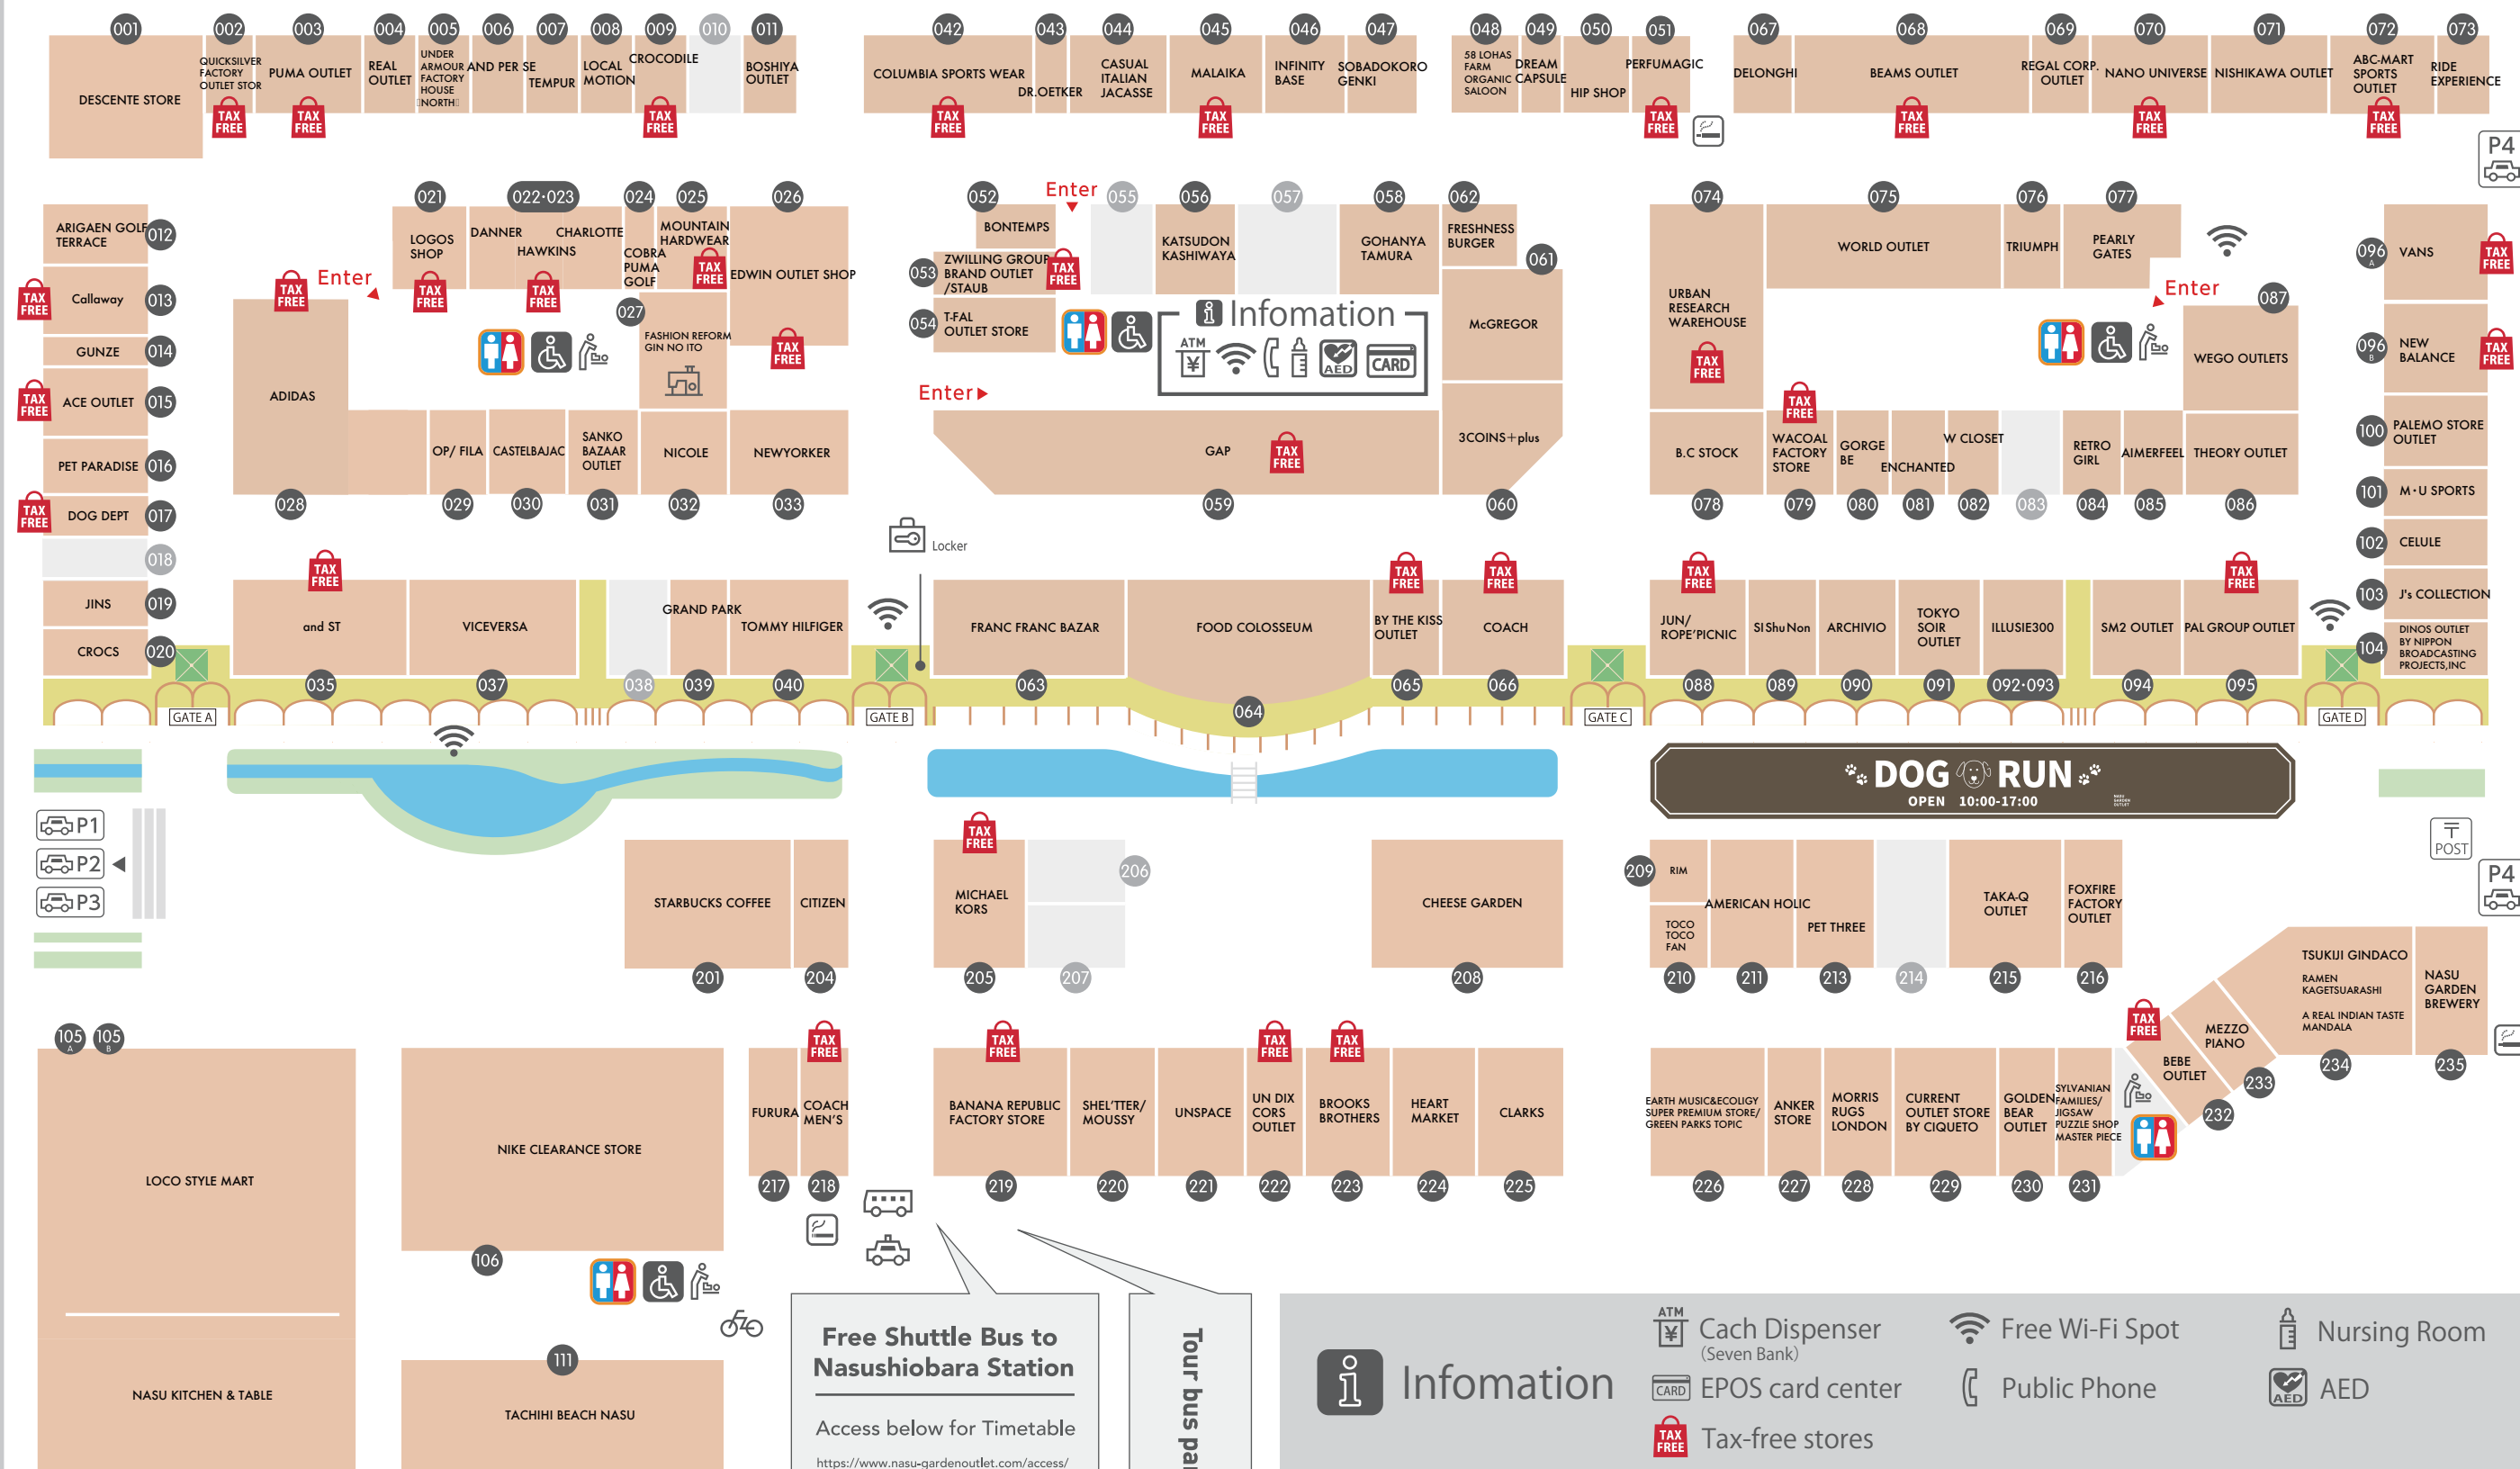

NASU GARDEN OUTLET

FLOOR GUIDE

Open 10:00 am - 7:00 pm

※ May vary with the seasons
※ Some stores have different business hours.

184-7 Shionosaki, Nasushiobara-shi, Tochigi, Japan 329-3122

<https://www.nasu-gardenoutlet.com/>

As of June 26, 2026

NORTH AREA

MIDDLE AREA

SOUTH AREA

GARDEN AREA

Free Shuttle Bus to Nasushiobara Station

Access below for Timetable
<https://www.nasu-gardenoutlet.com/access/>

Tour bus parking lot

	Infomation		Cash Dispenser (Seven Bank)		Free Wi-Fi Spot		Nursing Room
	Tax-free stores		EPOS card center		Public Phone		AED
	Restroom		Locker		Bicycle Parking		Bus Stop
	Baby seat		Taxi stand		Post		Repair Counter
			Smoking Area				