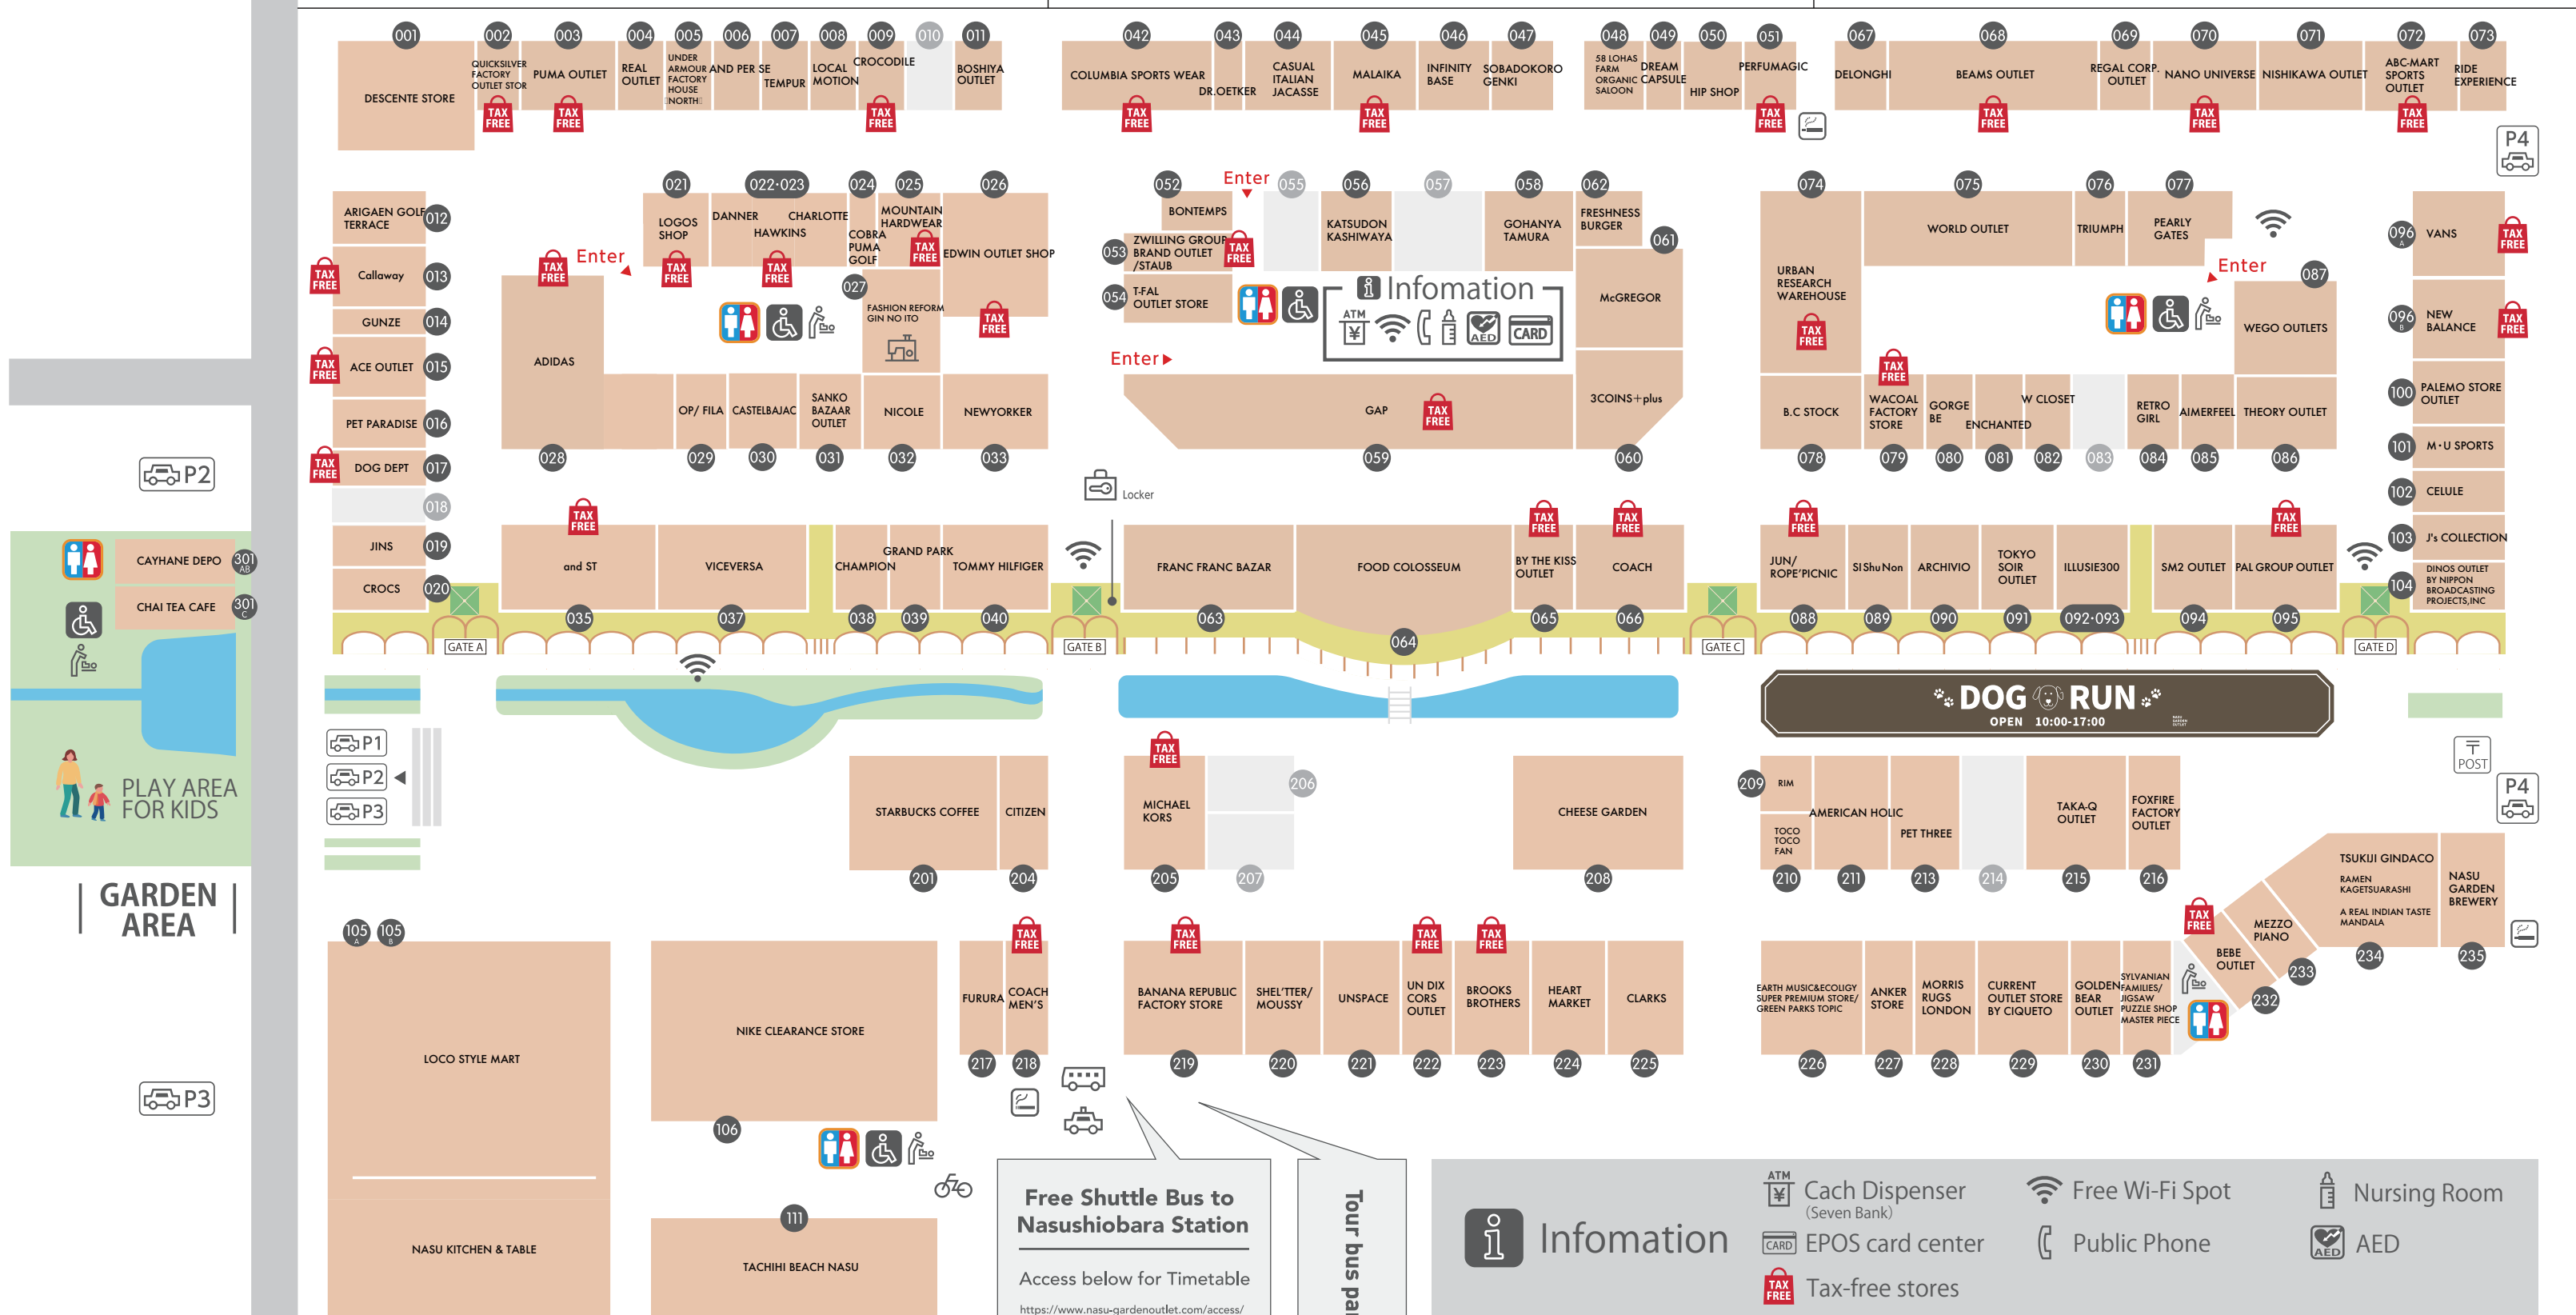

NASU GARDEN OUTLET

FLOOR GUIDE

Open 10:00 am - 7:00 pm

※ May vary with the seasons
※ Some stores have different business hours.

184-7 Shionosaki, Nasushiobara-shi, Tochigi, Japan 329-3122

<https://www.nasu-gardenoutlet.com/>

As of June 16, 2026

NORTH AREA

MIDDLE AREA

SOUTH AREA

Free Shuttle Bus to Nasushiobara Station

Access below for Timetable
<https://www.nasu-gardenoutlet.com/access/>

Tour bus parking lot

Infomation

- ATM Cash Dispenser (Seven Bank)
- EPOS card center
- Tax-free stores
- Free Wi-Fi Spot
- Public Phone
- Nursing Room
- AED

- Restroom
- Baby seat
- Locker
- Taxi stand
- Smoking Area
- Bicycle Parking
- Post
- Repair Counter
- Bus Stop

GARDEN AREA