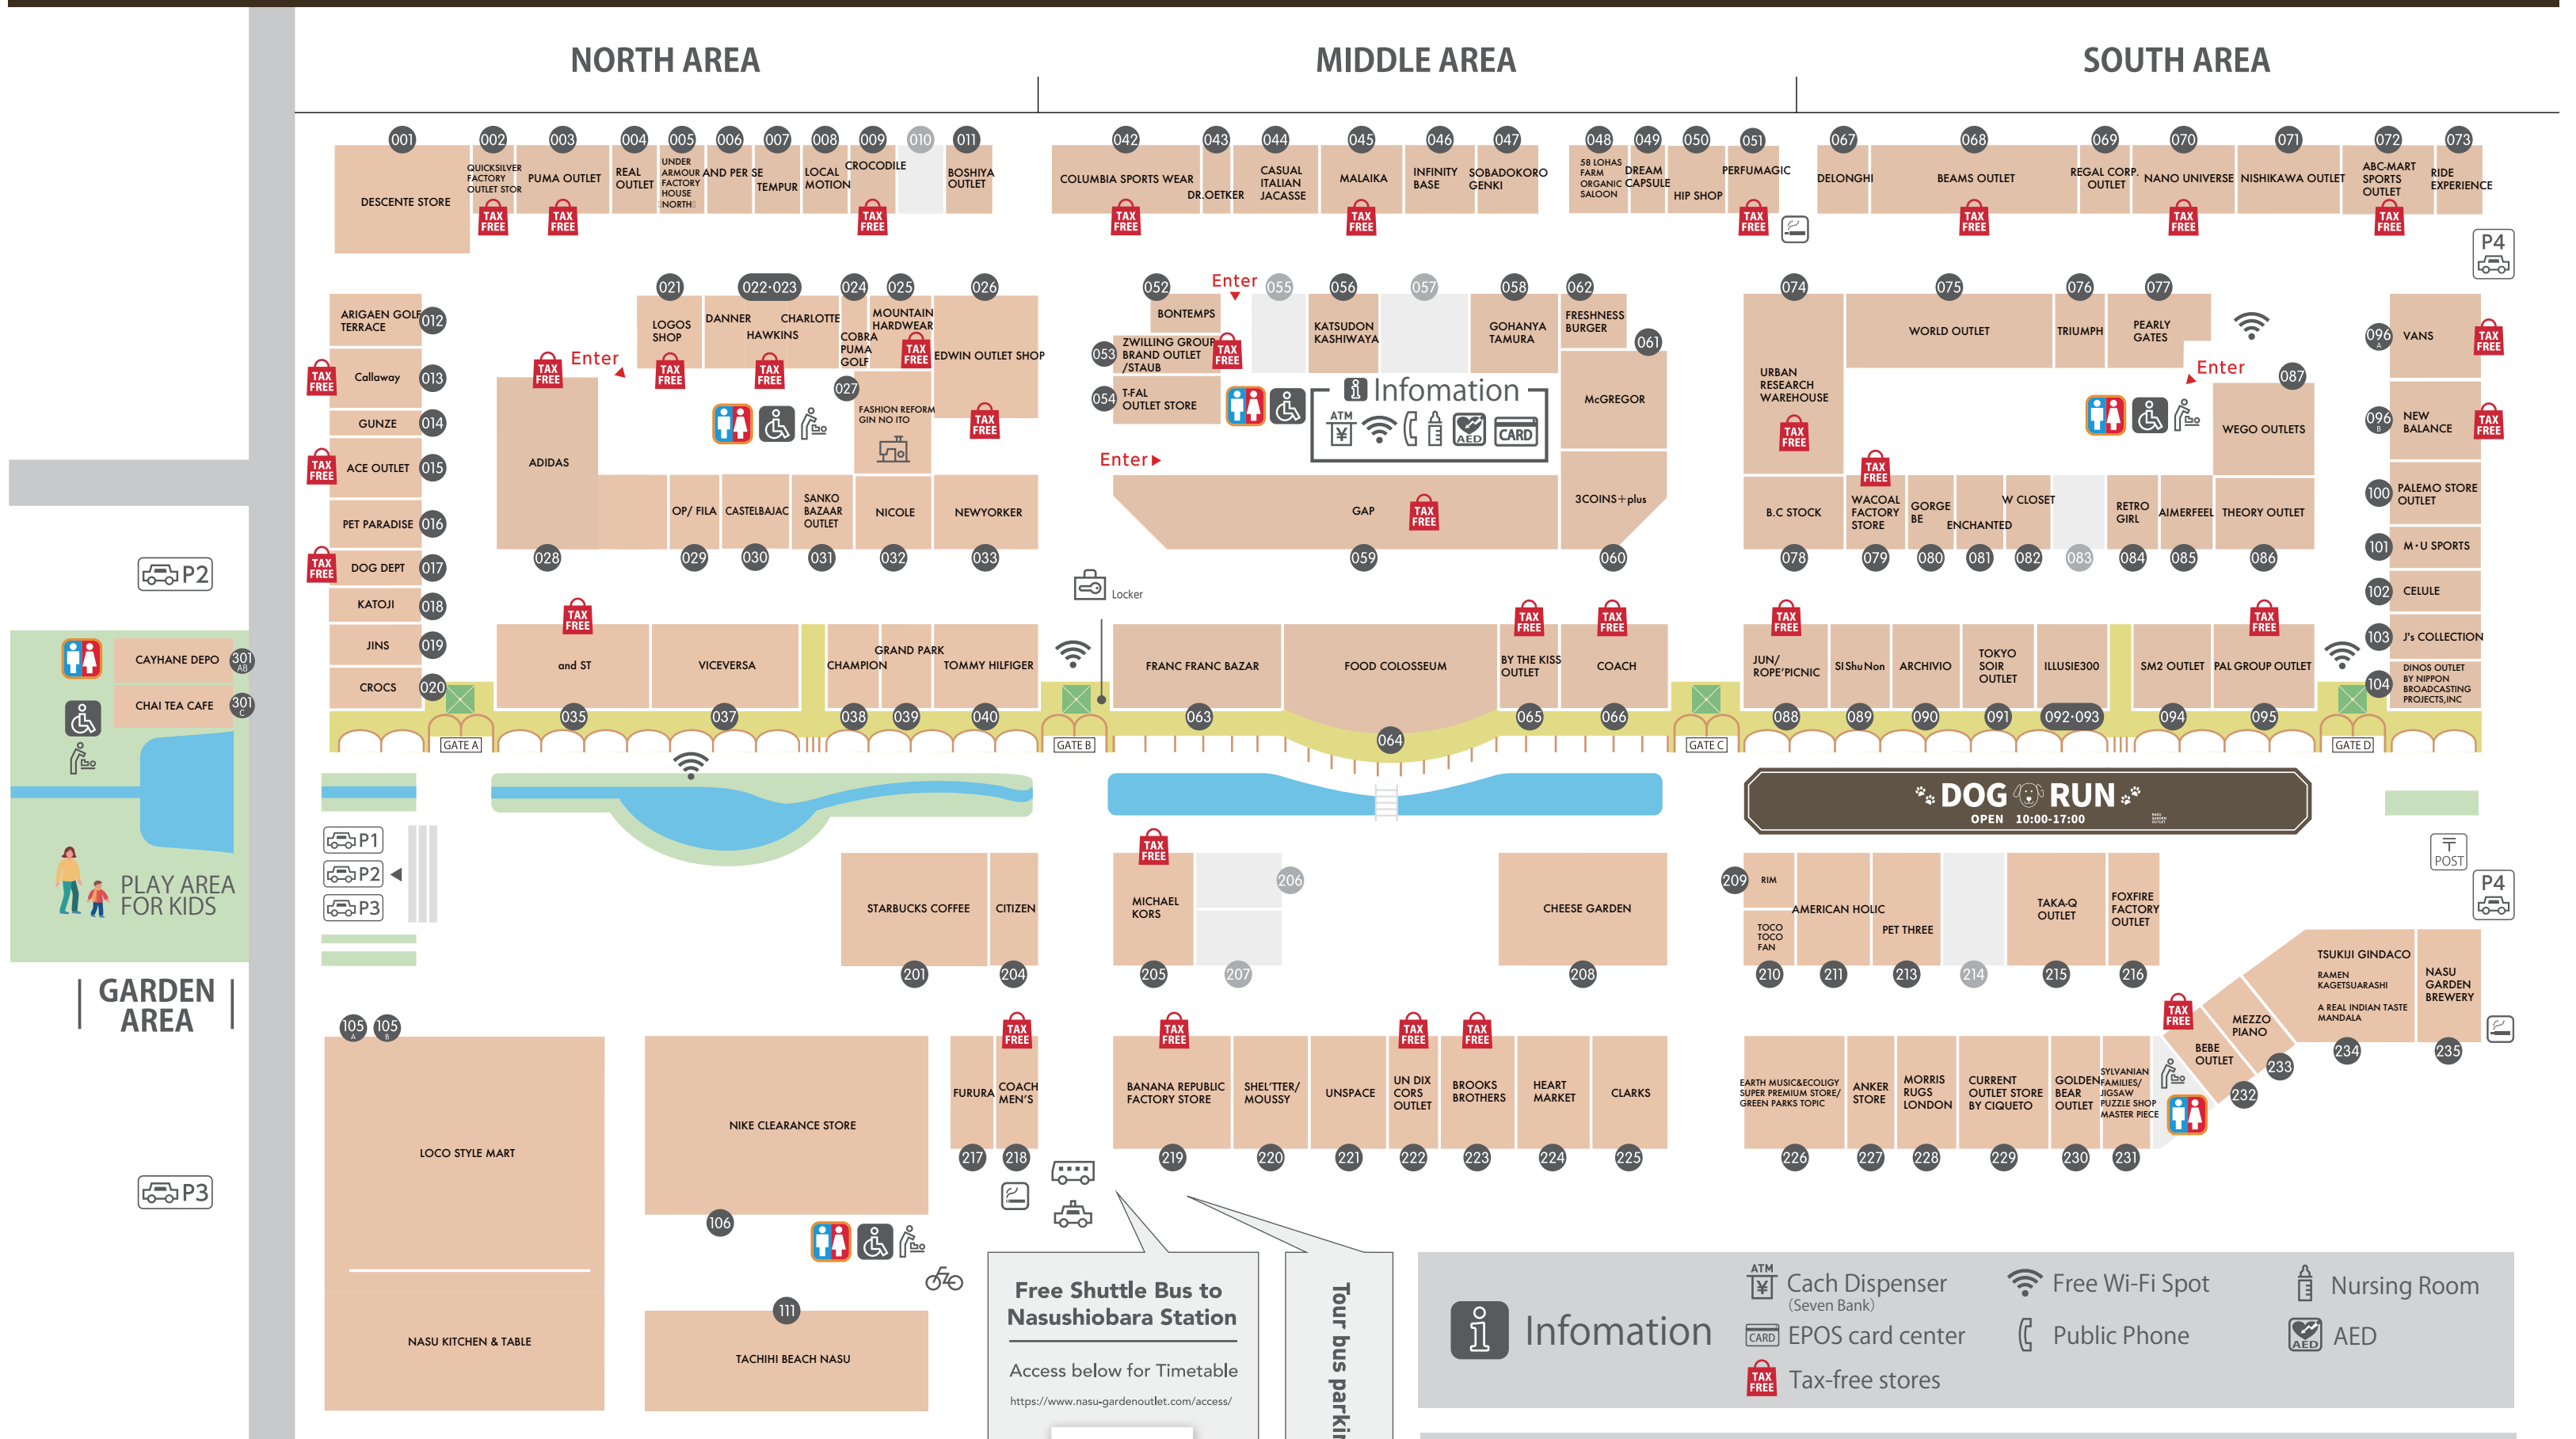

NASU GARDEN OUTLET

FLOOR GUIDE

Open 10:00 am - 7:00 pm

※ May vary with the seasons
※ Some stores have different business hours.

184-7 Shionosaki, Nasushiobara-shi, Tochigi, Japan 329-3122

<https://www.nasu-gardenoutlet.com/>

As of June 1, 2026

NORTH AREA

MIDDLE AREA

SOUTH AREA

Free Shuttle Bus to Nasushiobara Station

Access below for Timetable
<https://www.nasu-gardenoutlet.com/access/>

Tour bus parking lot

Infomation

- ATM Cash Dispenser (Seven Bank)
- EPOS card center
- Tax-free stores
- Free Wi-Fi Spot
- Public Phone
- Nursing Room
- AED
- Restroom
- Baby seat
- Locker
- Taxi stand
- Smoking Area
- Bicycle Parking
- Post
- Repair Counter
- Bus Stop