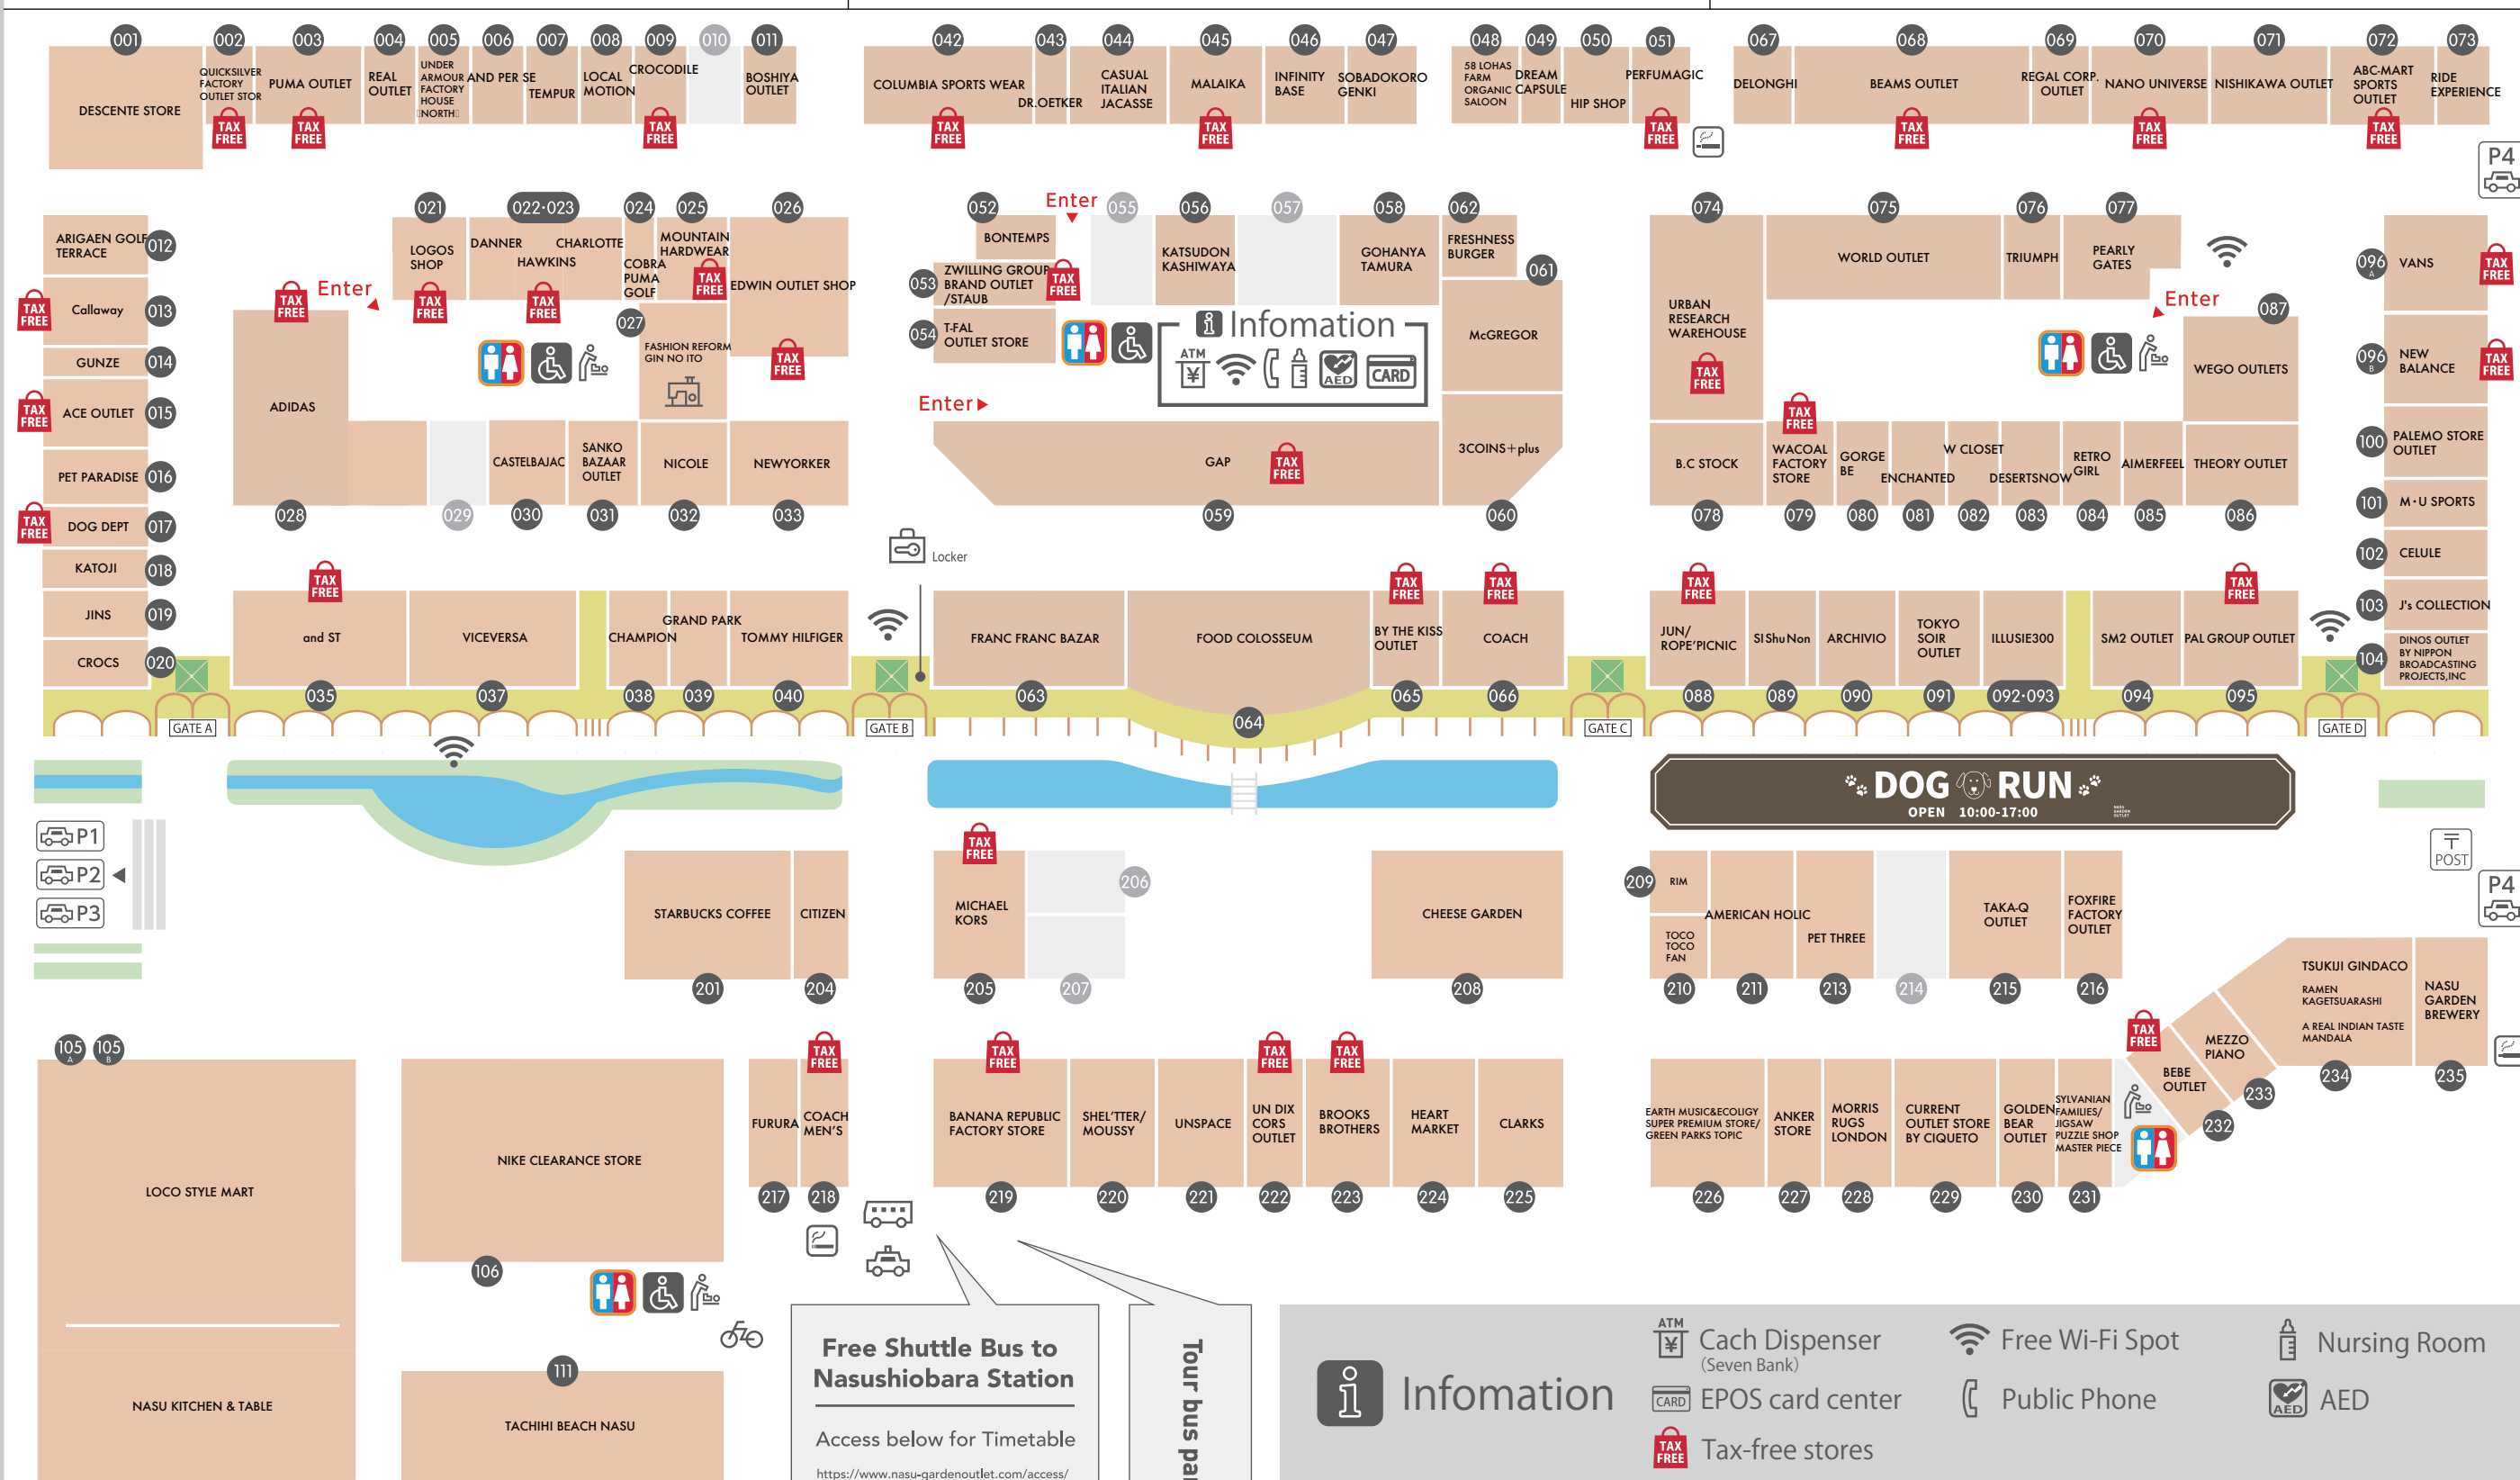

NASU GARDEN OUTLET

FLOOR GUIDE

Open 10:00 am - 7:00 pm

※ May vary with the seasons
※ Some stores have different business hours.

184-7 Shionosaki, Nasushiobara-shi, Tochigi, Japan 329-3122

<https://www.nasu-gardenoutlet.com/>

As of May 25, 2026

NORTH AREA

MIDDLE AREA

SOUTH AREA

GARDEN AREA

Free Shuttle Bus to Nasushiobara Station

Access below for Timetable
<https://www.nasu-gardenoutlet.com/access/>

Tour bus parking lot

	Infomation		Cash Dispenser (Seven Bank)		Free Wi-Fi Spot		Nursing Room
	Tax-free stores		EPOS card center		Public Phone		AED
	Restroom		Locker		Bicycle Parking		Bus Stop
	Baby seat		Taxi stand		Post		Repair Counter
			Smoking Area				