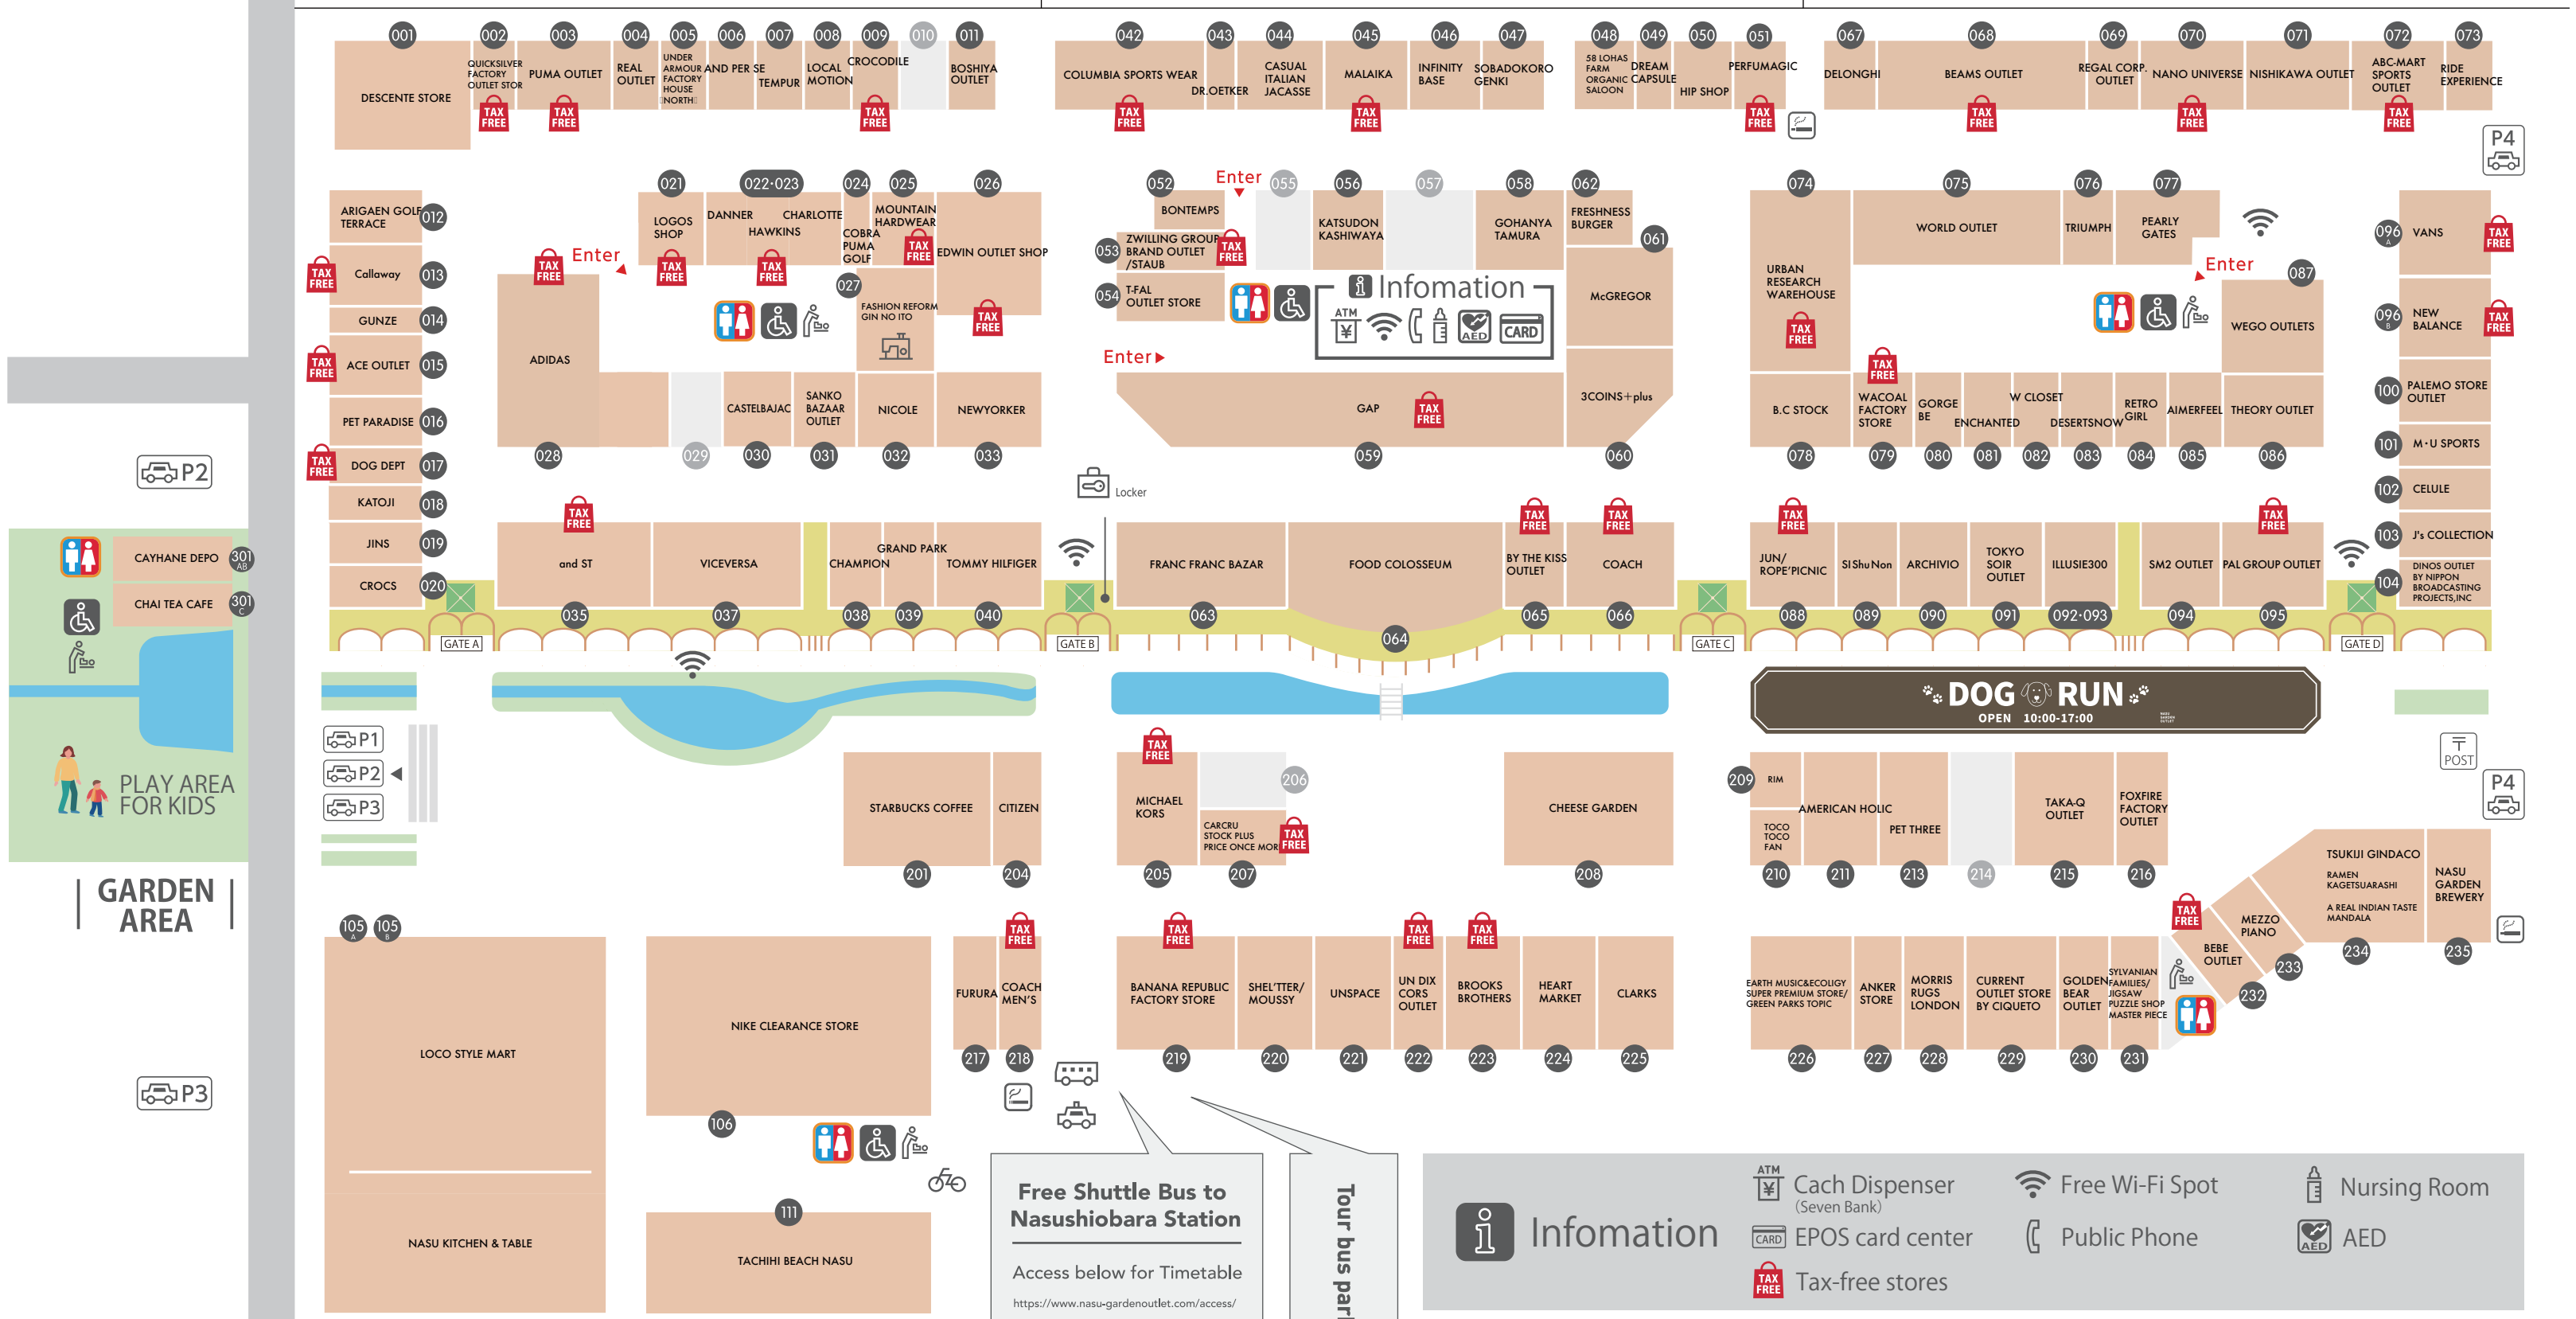

NASU GARDEN OUTLET

FLOOR GUIDE

Open 10:00 am - 7:00 pm

※ May vary with the seasons
※ Some stores have different business hours.

184-7 Shionosaki, Nasushiobara-shi, Tochigi, Japan 329-3122

<https://www.nasu-gardenoutlet.com/>

As of May 11, 2026

NORTH AREA

MIDDLE AREA

SOUTH AREA

Free Shuttle Bus to Nasushiobara Station

Access below for Timetable
<https://www.nasu-gardenoutlet.com/access/>

Tour bus parking lot

	ATM	Cash Dispenser (Seven Bank)		Free Wi-Fi Spot		Nursing Room
	CARD	EPOS card center		Public Phone		AED
	TAX FREE	Tax-free stores		Restroom		Locker
	Baby seat		Bicycle Parking			Bus Stop
	Smoking Area		Post			Repair Counter