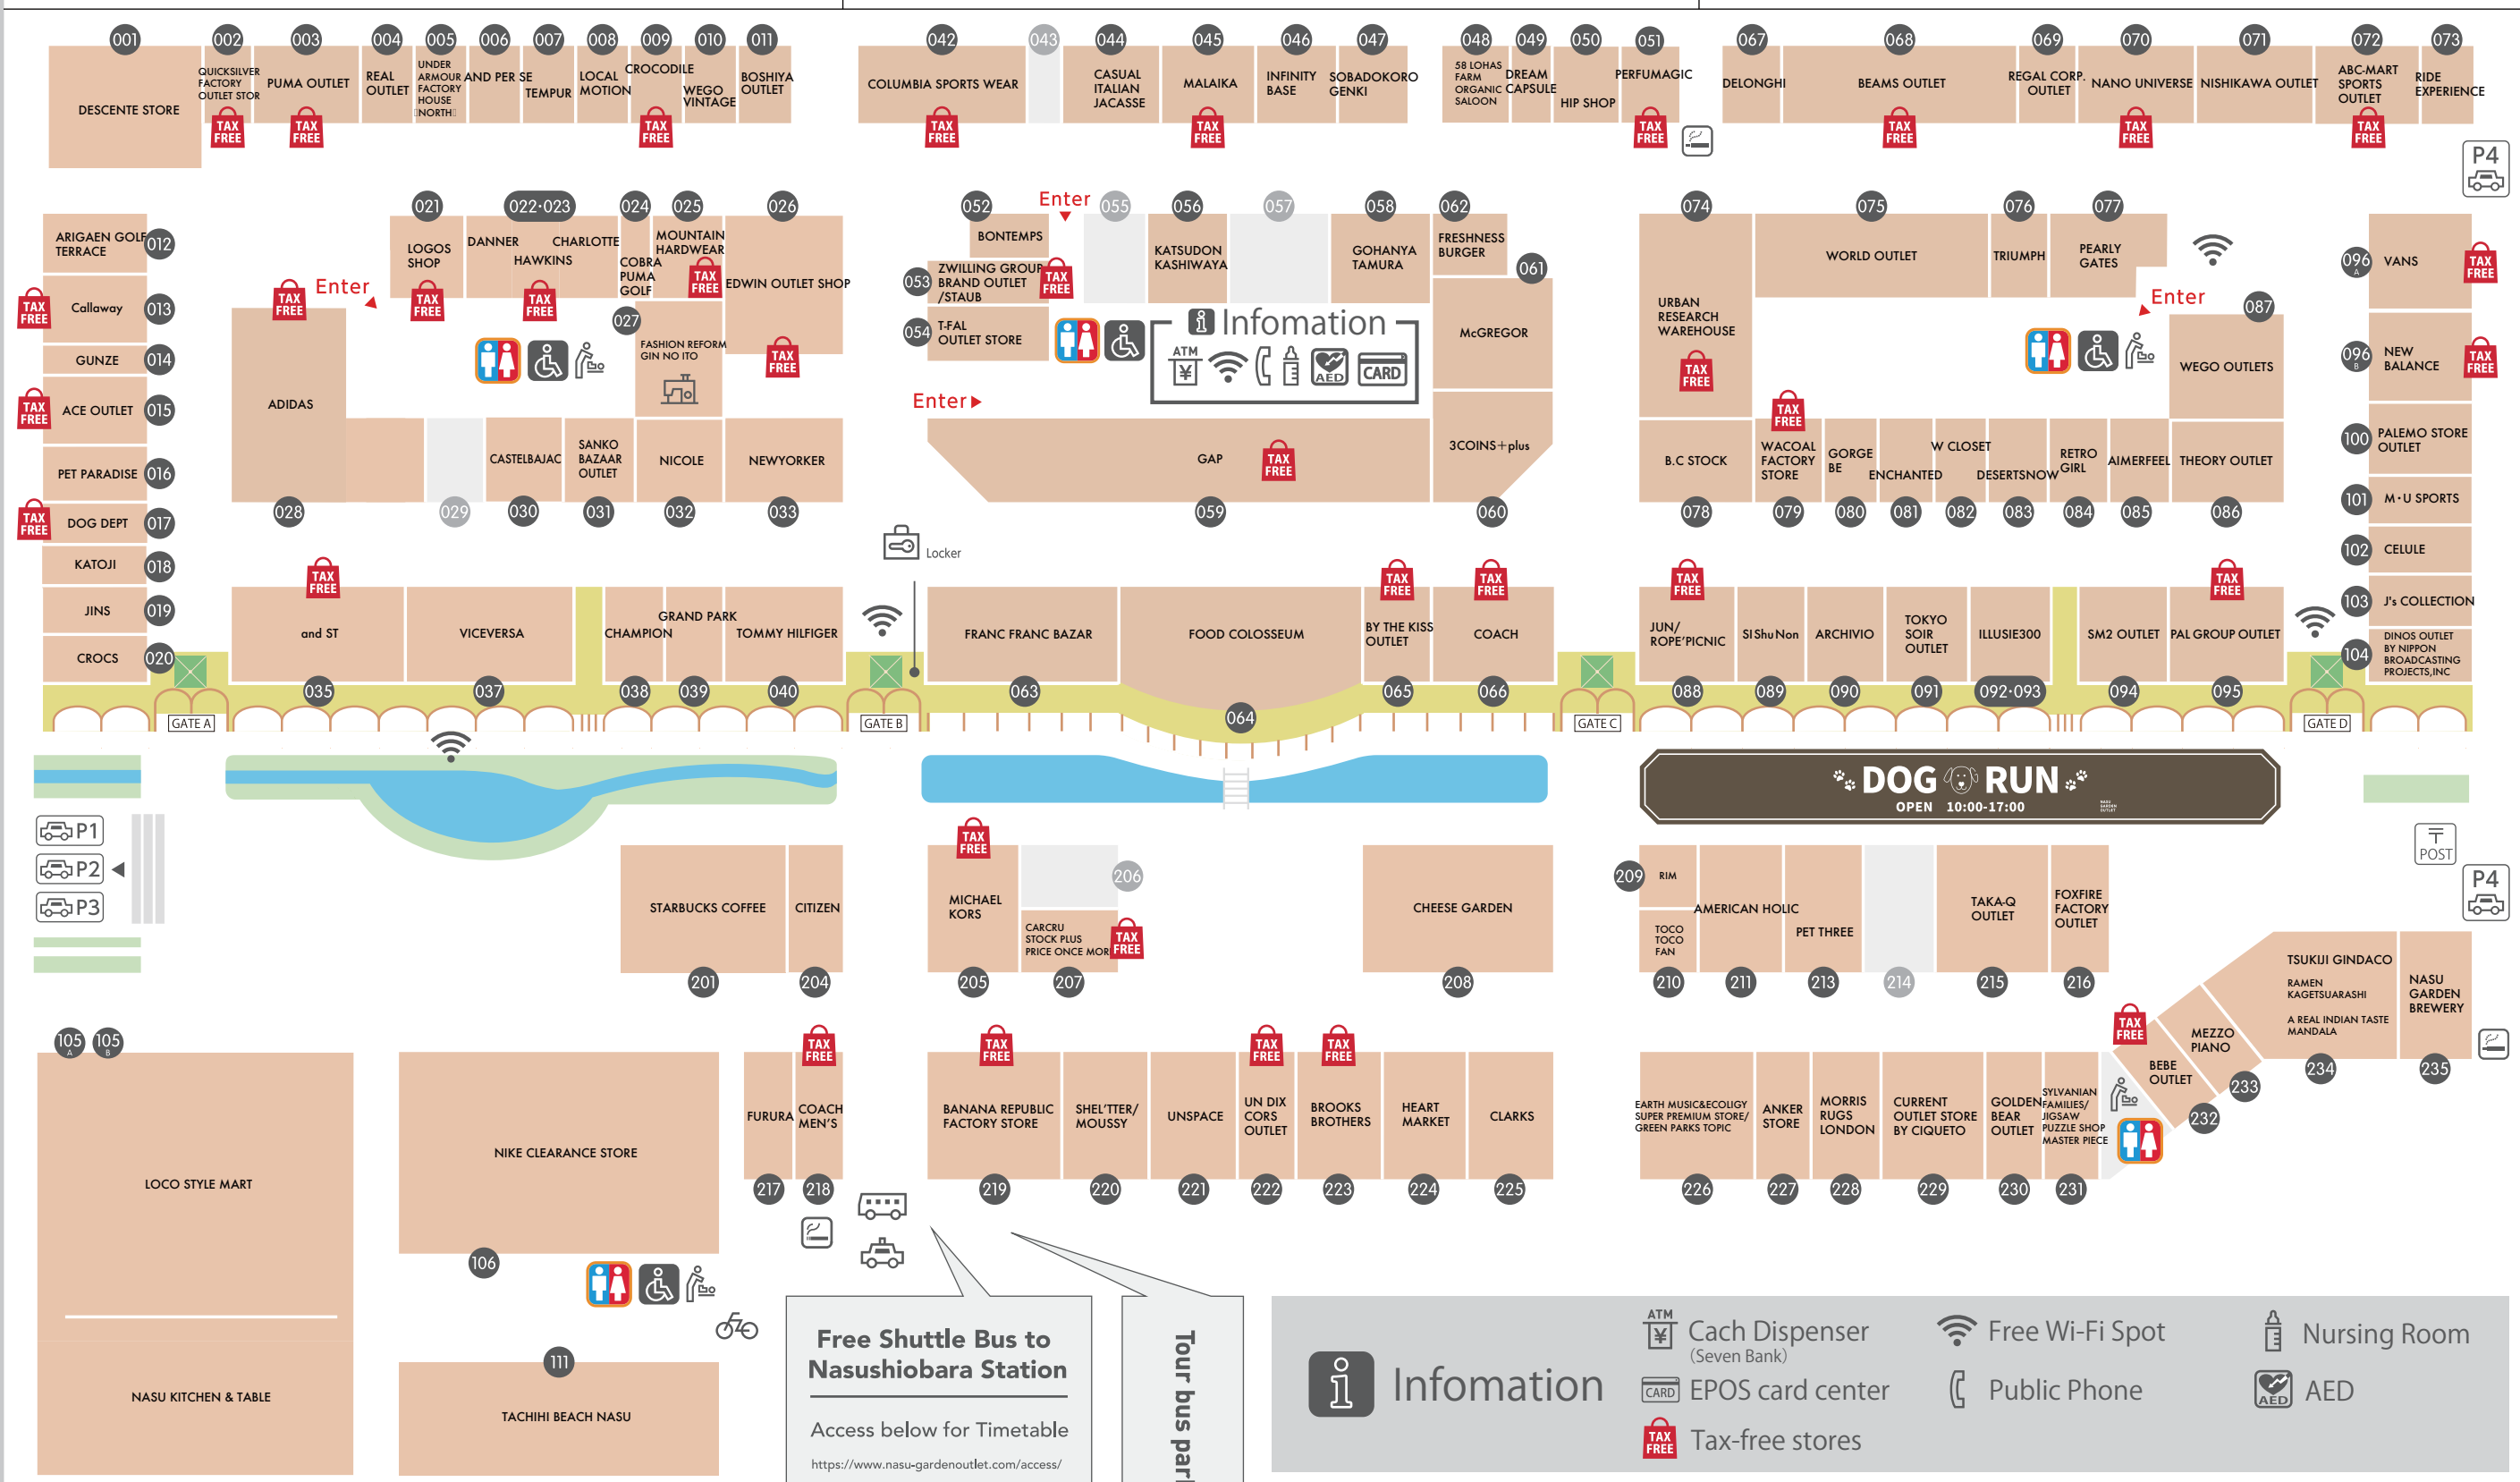

NASU GARDEN OUTLET

FLOOR GUIDE

Open 10:00 am - 7:00 pm

※ May vary with the seasons
※ Some stores have different business hours.

184-7 Shionosaki, Nasushiobara-shi, Tochigi, Japan 329-3122

<https://www.nasu-gardenoutlet.com/>

As of April 13, 2026

NORTH AREA

MIDDLE AREA

SOUTH AREA

GARDEN AREA

Free Shuttle Bus to Nasushiobara Station

Access below for Timetable
<https://www.nasu-gardenoutlet.com/access/>

Tour bus parking lot

Information

- ATM: Cash Dispenser (Seven Bank)
- CARD: EPOS card center
- TAX FREE: Tax-free stores
- Free Wi-Fi Spot
- Public Phone
- Nursing Room
- AED
- Restroom
- Baby seat
- Locker
- Taxi stand
- Smoking Area
- Bicycle Parking
- Post
- Repair Counter
- Bus Stop