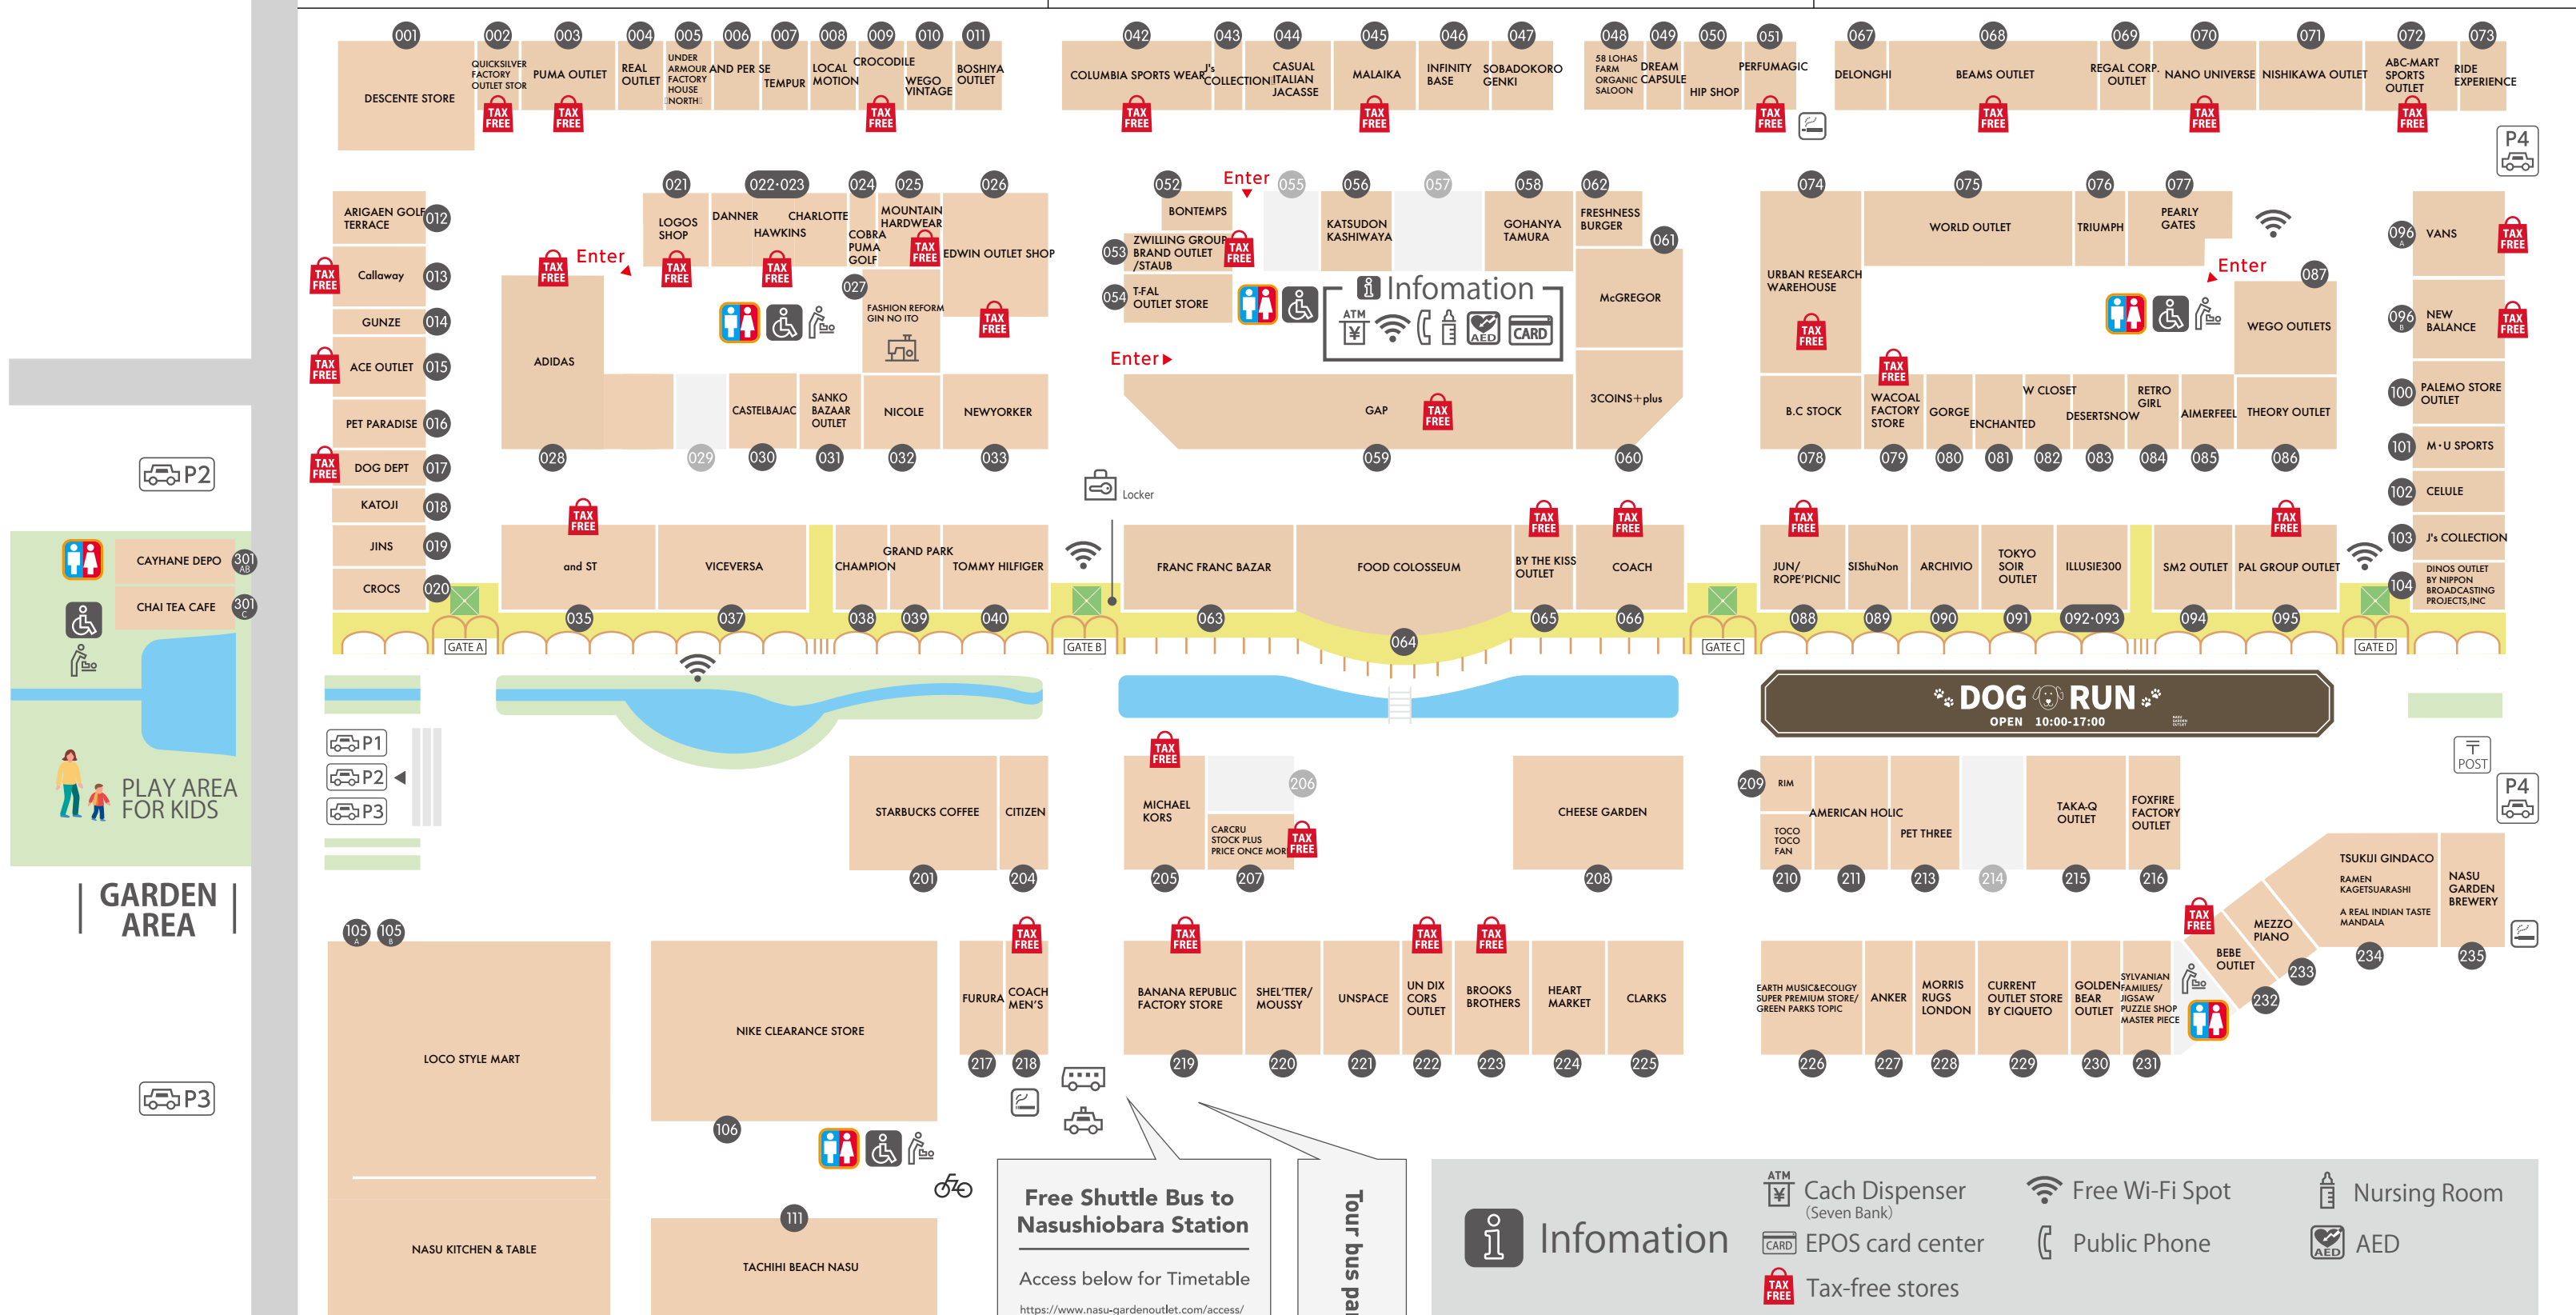

NASU GARDEN OUTLET

FLOOR GUIDE

Open 10:00 am - 7:00 pm

※ May vary with the seasons
※ Some stores have different business hours.

184-7 Shionosaki, Nasushiobara-shi, Tochigi, Japan 329-3122

<https://www.nasu-gardenoutlet.com/>

As of April 6, 2026

NORTH AREA

MIDDLE AREA

SOUTH AREA

Free Shuttle Bus to Nasushiobara Station

Access below for Timetable
<https://www.nasu-gardenoutlet.com/access/>

Tour bus parking lot

Infomation

- ATM Cash Dispenser (Seven Bank)
- EPOS card center
- Tax-free stores
- Free Wi-Fi Spot
- Public Phone
- Nursing Room
- AED

- Restroom
- Baby seat
- Locker
- Taxi stand
- Smoking Area
- Bicycle Parking
- Post
- Repair Counter
- Bus Stop