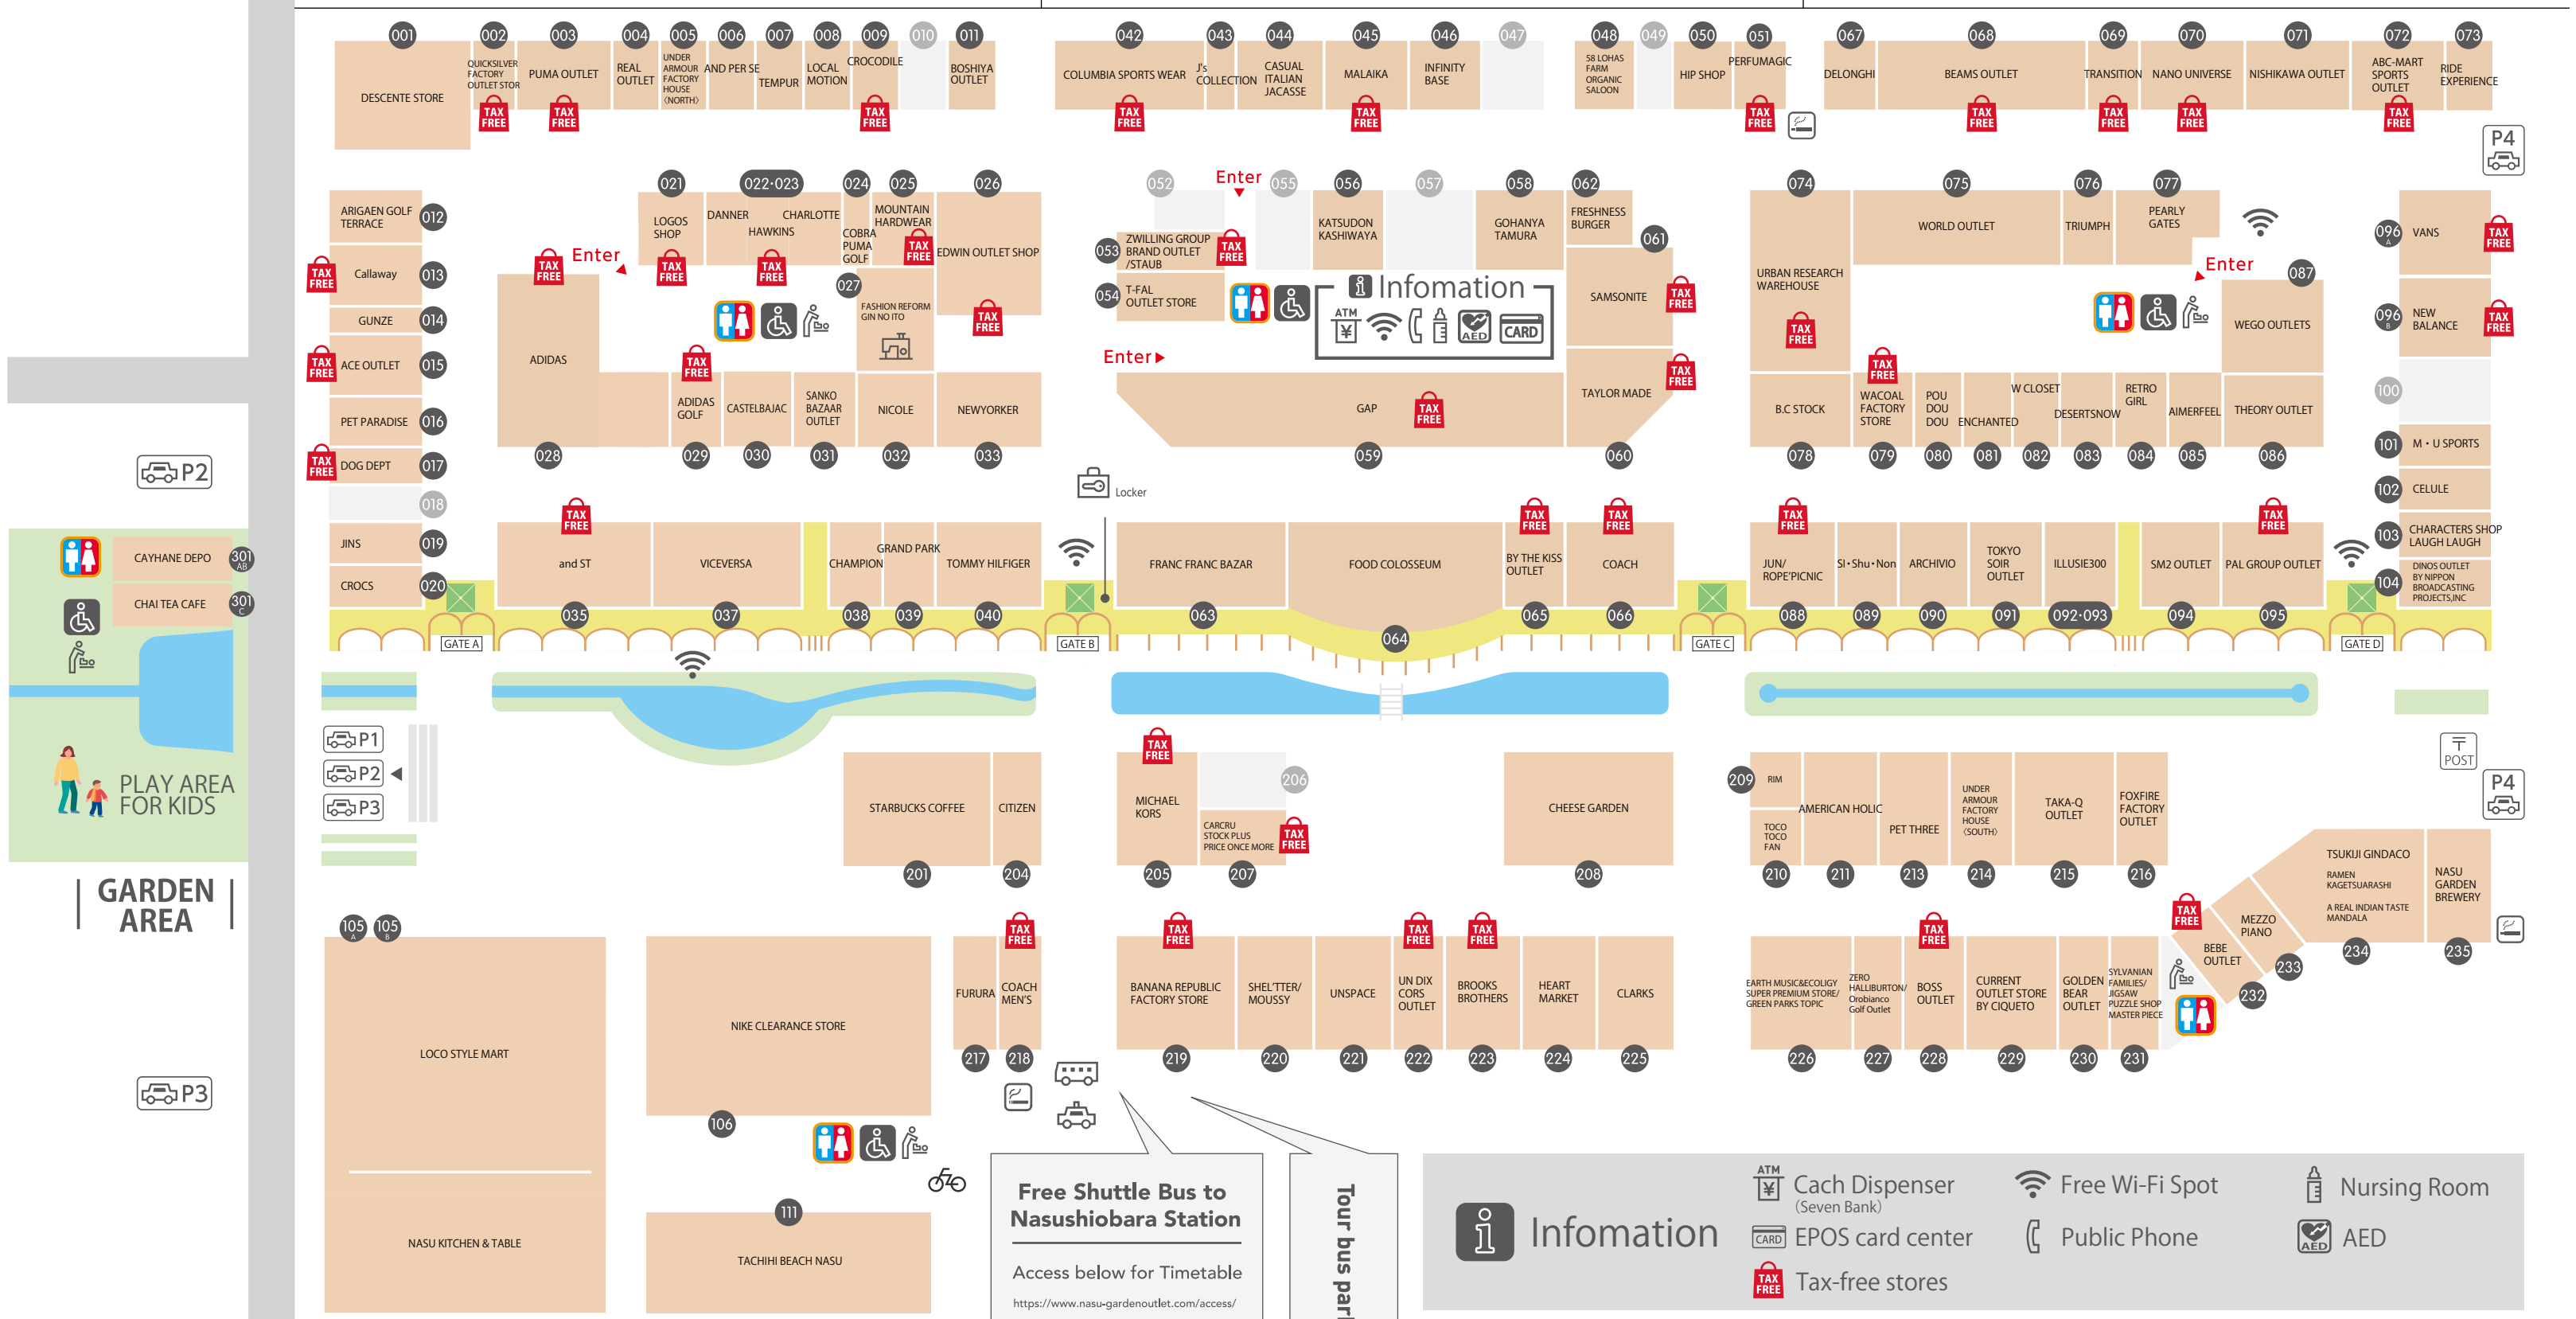

NASU GARDEN OUTLET

FLOOR GUIDE

Open 10:00 am - 7:00 pm

※May vary with the seasons
※Some stores have different business hours.

184-7 Shionosaki, Nasushiobara-shi, Tochigi 329-3122, Japan

<https://www.nasu-gardenoutlet.com/>

As of April 7, 2025

NORTH AREA

MIDDLE AREA

SOUTH AREA

Free Shuttle Bus to Nasushiobara Station

Access below for Timetable

Tour bus parking lot

Information

- ATM: Cash Dispenser (Seven Bank)
- CARD: EPOS card center
- TAX FREE: Tax-free stores
- Free Wi-Fi Spot
- Public Phone
- Nursing Room
- AED

- Restroom
- Baby seat
- Locker
- Taxi stand
- Smoking Area
- Bicycle Parking
- Post
- Repair Counter
- Bus Stop