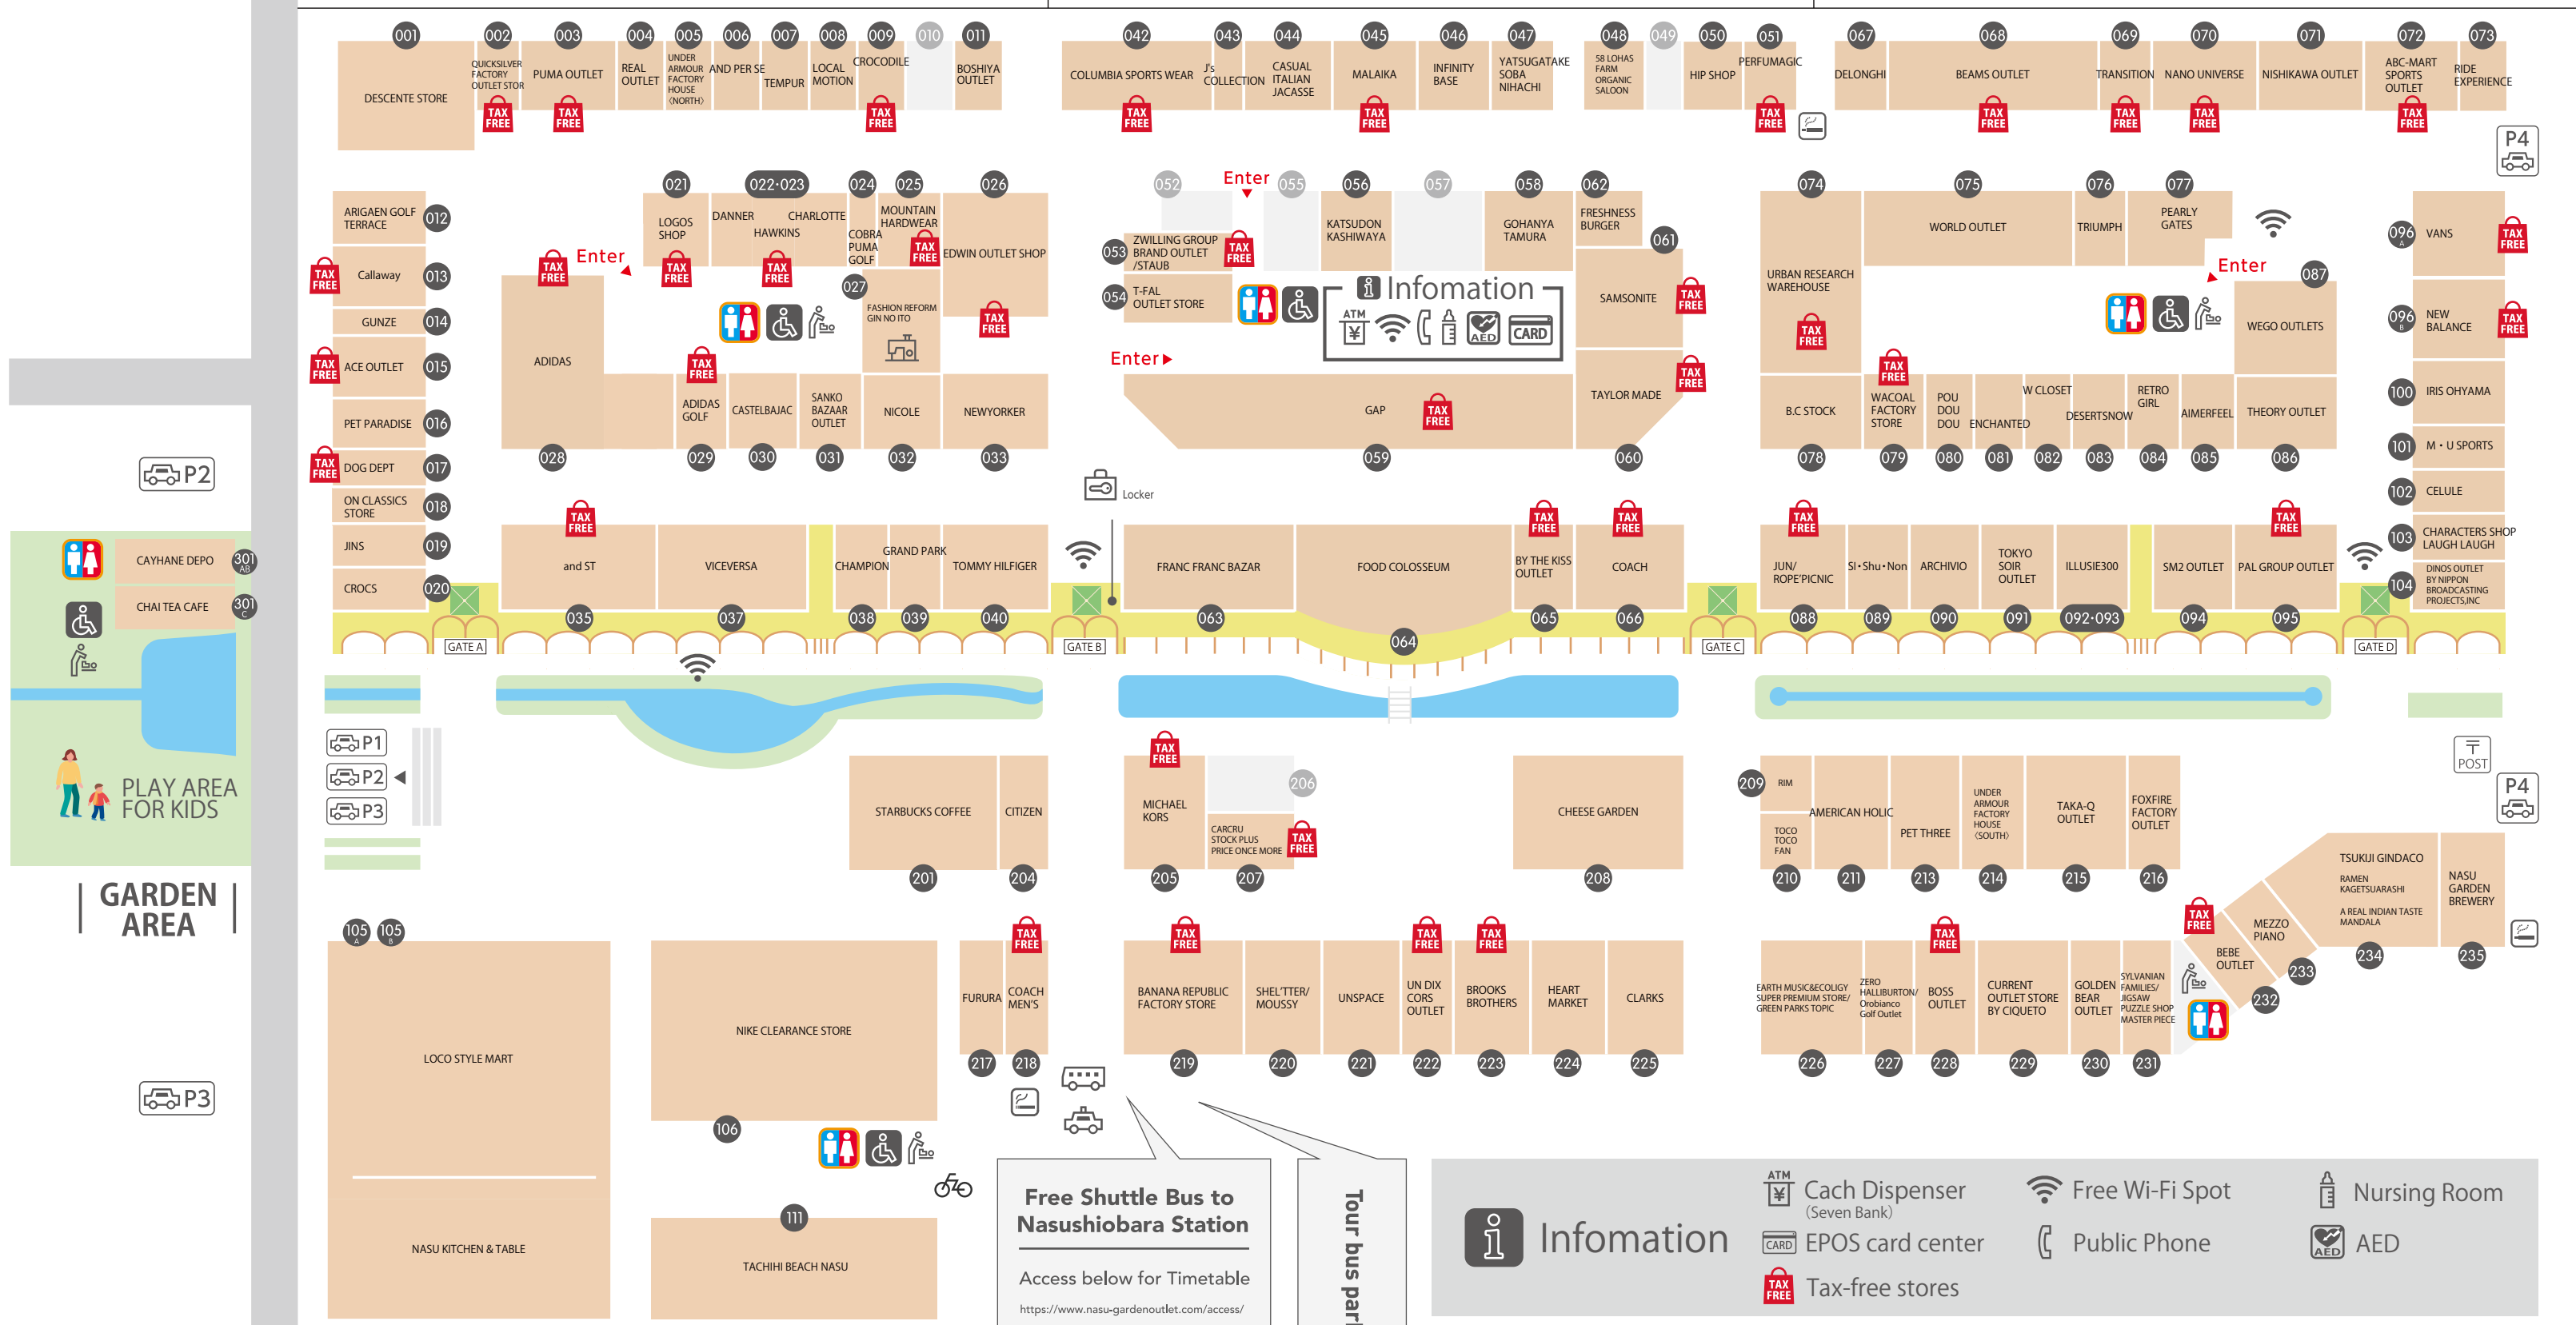

NASU GARDEN OUTLET

FLOOR GUIDE

Open 10:00 am - 7:00 pm

※May vary with the seasons
※Some stores have different business hours.

184-7 Shionosaki, Nasushiobara-shi, Tochigi 329-3122, Japan

<https://www.nasu-gardenoutlet.com/>

As of March 6, 2025

NORTH AREA

MIDDLE AREA

SOUTH AREA

Free Shuttle Bus to Nasushiobara Station

Access below for Timetable
<https://www.nasu-gardenoutlet.com/access/>

Tour bus parking lot

Information

- ATM: Cash Dispenser (Seven Bank)
- CARD: EPOS card center
- TAX FREE: Tax-free stores
- Free Wi-Fi Spot
- Public Phone
- AED: AED
- Nursing Room
- Restroom
- Baby seat
- Locker
- Taxi stand
- Smoking Area
- Bicycle Parking
- Post
- Repair Counter
- Bus Stop