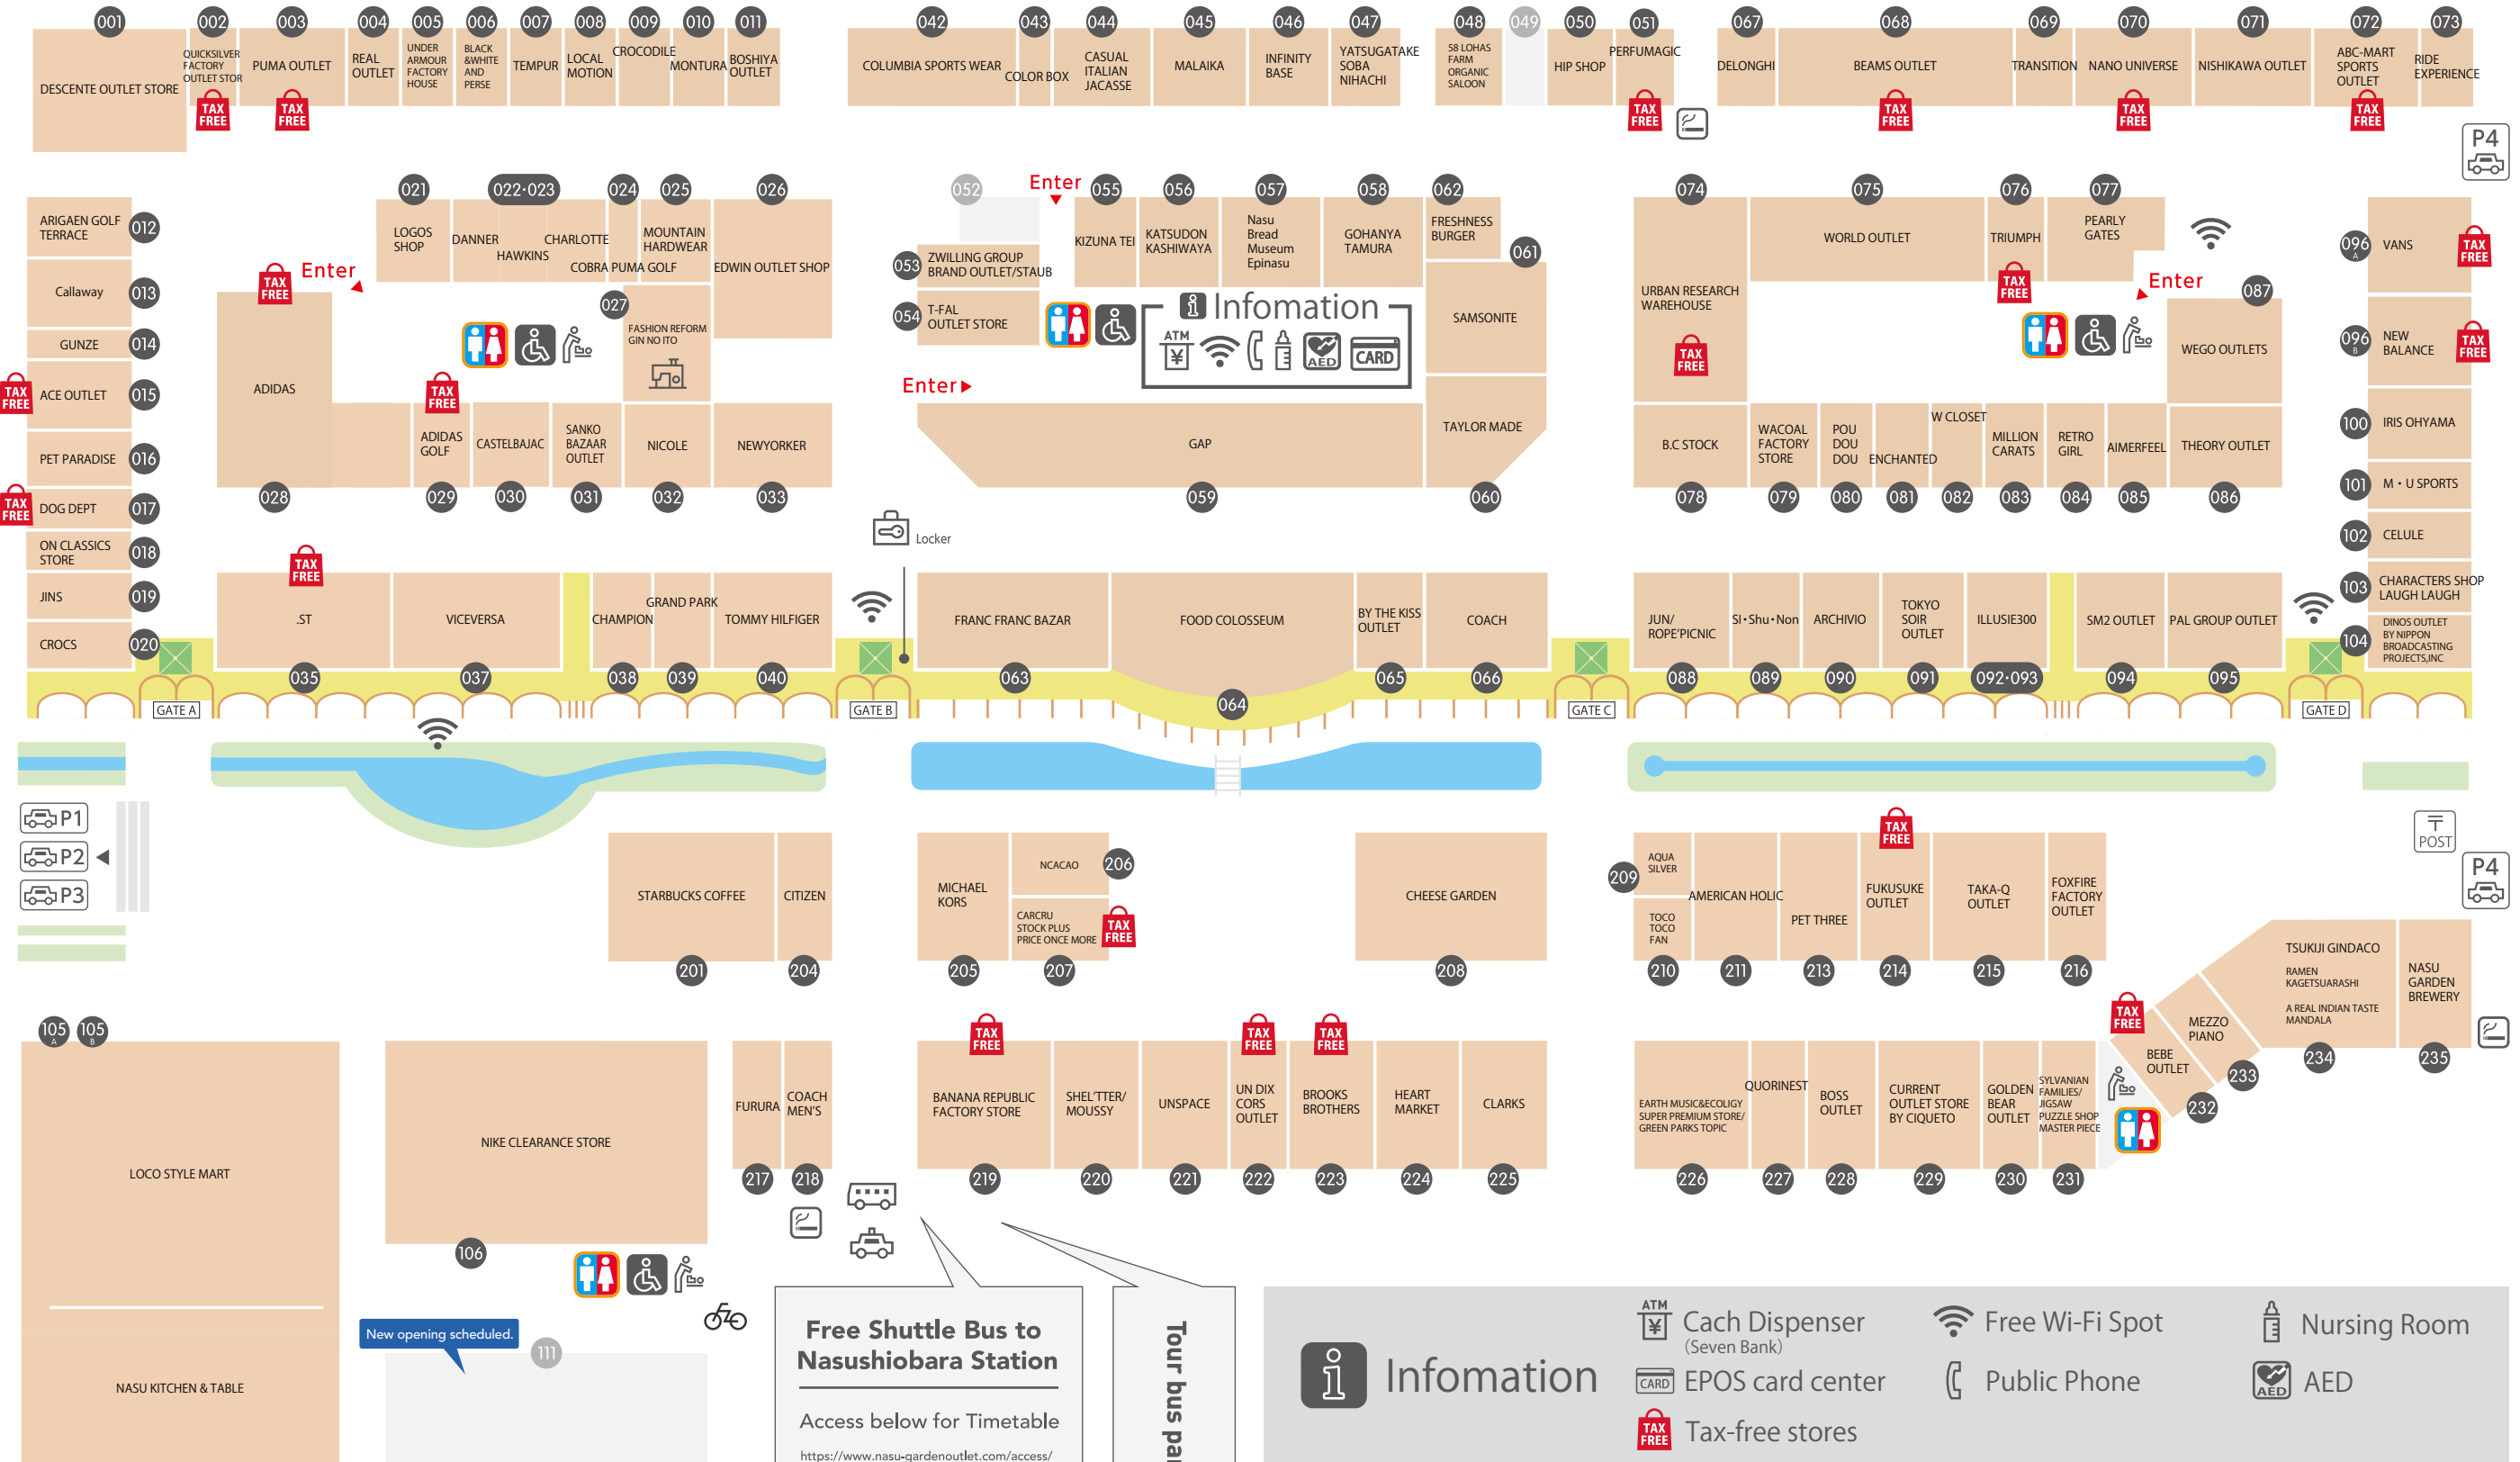

NASU GARDEN OUTLET

FLOOR GUIDE

Open 10:00 am - 7:00 pm

※May vary with the seasons
※Some stores have different business hours.

184-7 Shionosaki, Nasushiobara-shi, Tochigi 329-3122, Japan

<https://www.nasu-gardenoutlet.com/>

As of April 26, 2024

NORTH AREA

MIDDLE AREA

SOUTH AREA

Free Shuttle Bus to Nasushiobara Station

Access below for Timetable
<https://www.nasu-gardenoutlet.com/access/>

Tour bus parking lot

ATM Cach Dispenser (Seven Bank)	Free Wi-Fi Spot	Nursing Room
EPOS card center	Public Phone	AED
Tax-free stores		

Restroom	Locker	Bicycle Parking	Bus Stop
Baby seat	Taxi stand	Post	Repair Counter
	Smoking Area		

GARDEN AREA

CAYHANE DEPO 301
 CHAI TEA CAFE 301

PLAY AREA FOR KIDS

P1, P2, P3 parking icons

P2

P4

POST