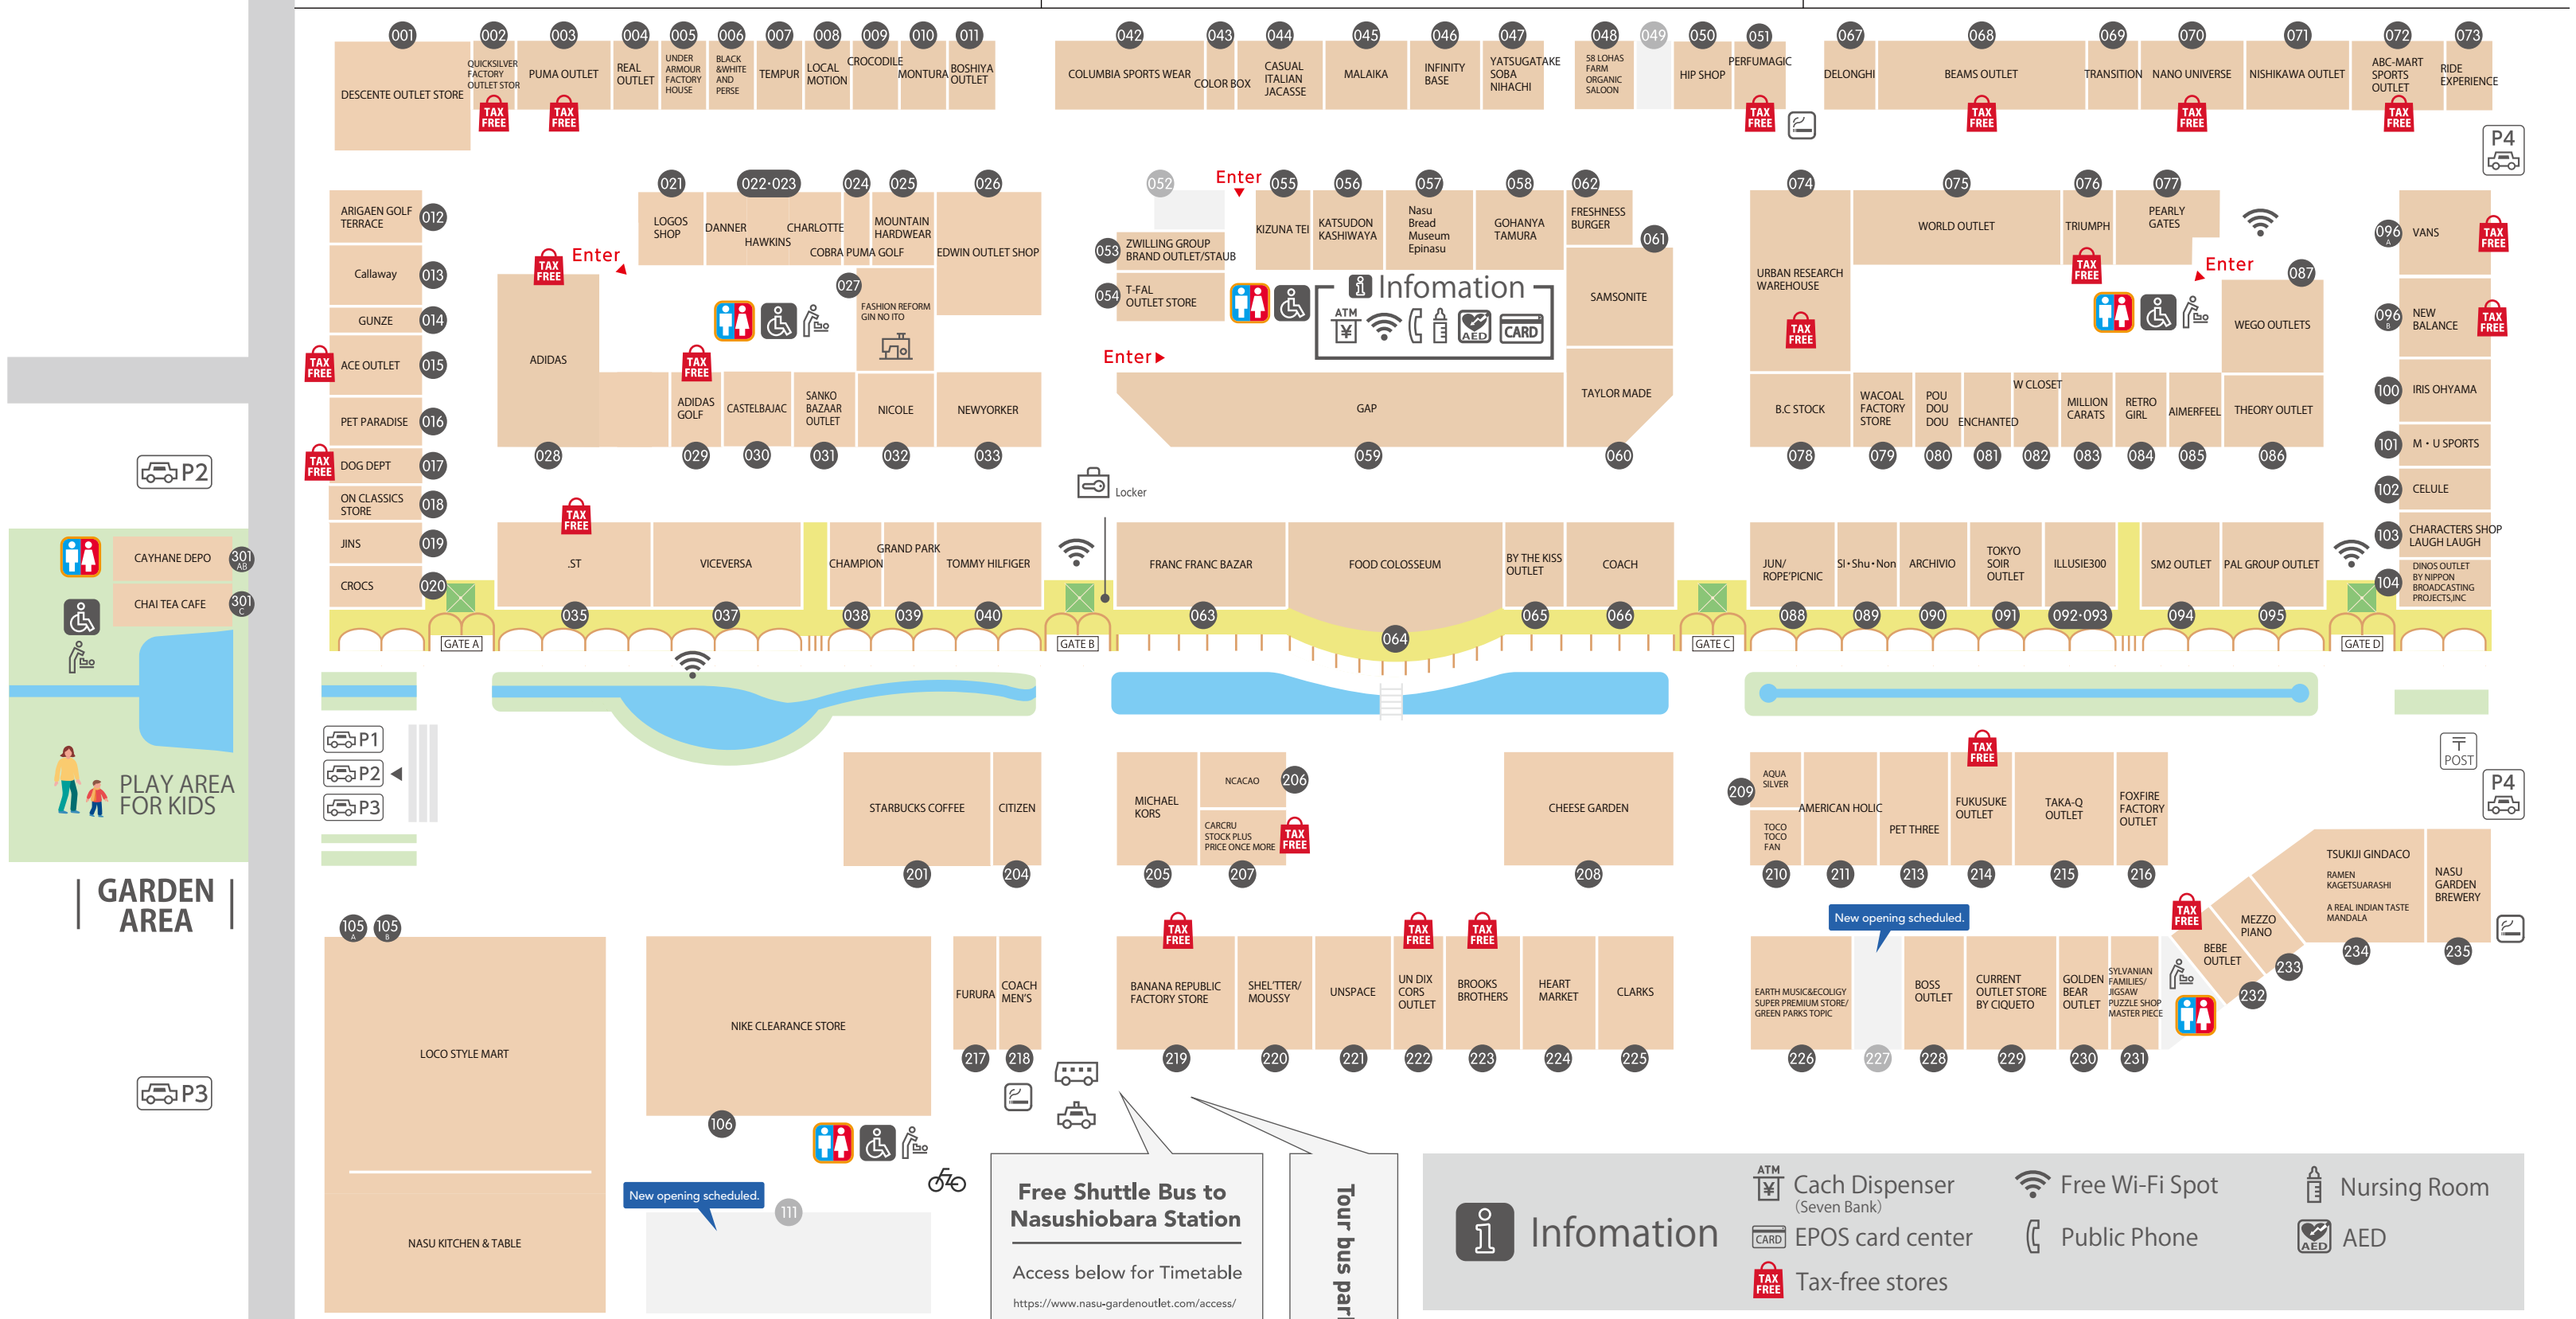

NASU GARDEN OUTLET

FLOOR GUIDE

Open 10:00 am - 7:00 pm

※May vary with the seasons
※Some stores have different business hours.

184-7 Shionosaki, Nasushiobara-shi, Tochigi 329-3122, Japan

<https://www.nasu-gardenoutlet.com/>

As of April 25, 2024

NORTH AREA

MIDDLE AREA

SOUTH AREA

GARDEN AREA

- CAYHANE DEPO
- CHAI TEA CAFE
- PLAY AREA FOR KIDS

Free Shuttle Bus to Nasushiobara Station

Access below for Timetable
<https://www.nasu-gardenoutlet.com/access/>

Tour bus parking lot

Infomation

- ATM: Cash Dispenser (Seven Bank)
- EPOS card center
- Tax-free stores
- Free Wi-Fi Spot
- Public Phone
- Nursing Room
- AED
- Restroom
- Baby seat
- Locker
- Taxi stand
- Smoking Area
- Bicycle Parking
- Post
- Repair Counter
- Bus Stop